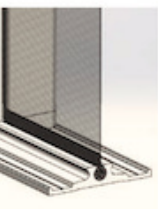

## Low Profile Track

At only 1/2" tall, the lower track blends seamlessly into every application, it's designed for simple installation, providing a smooth transition.