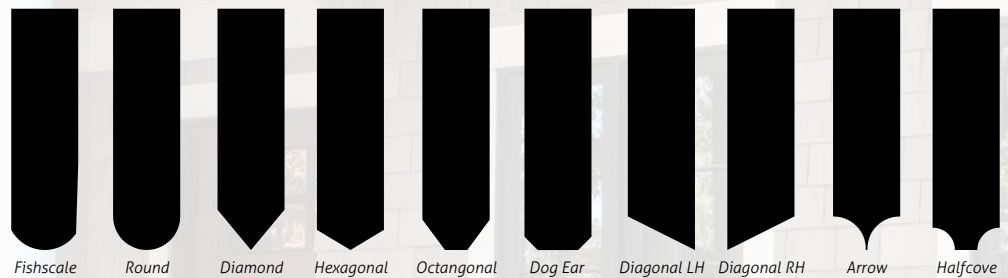

NuCedar Shingles

NuCedar Shingles accurately capture the natural beauty and charm of precisely tapered, resquared, and rebuted cedar shingles. With no two shingles produced exactly the same, craftsmen are able to create the quilt-like patterns once only possible with natural cedar.

Available in 14 traditional colors.

RoughSawn™ Shingle (Shown in Cedar Color)

Fancy Cut Shingle

Available in 5" widths only
(18" length shown)

Square Shingle

Shingles	Exposure	Thickness	Width	Box Qty
13"	5"	Tapered up to 1/2"	4", 5", 6", 7", 8"	1/4 Square
18"	7"	Tapered up to 1/2"	5", 6", 7", 8", 9"	1/4 Square