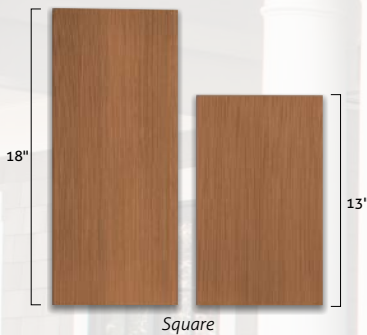

RoughSawn™ Shingle (Shown in Cedar Color)