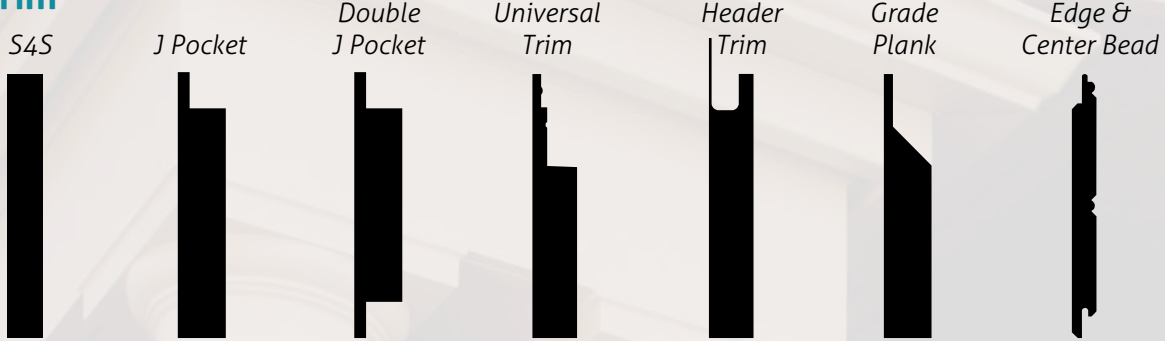

Fill & Flex Adhesive for Shingles/Trim

300 ML (10 Oz. Tube)

Timeless Beauty

VISIT WWW.JAINBUILDINGPRODUCTS.COM FOR FULL INSTALLATION INSTRUCTIONS

PVC Trim, Sheet, & Specialty Items

Trim

Nominal Size	Actual Size	Length	Available In
S4S TRIMBOARD			
1" x 2"	3/4" x 1-1/2"	16' & 18'	Smooth / Woodgrain / Roughsawn
1" x 3"	3/4" x 2-1/2"	16' & 18'	Smooth / Woodgrain / Roughsawn
1" x 4"	3/4" x 3-1/2"	16' & 18'	Smooth / Woodgrain / Roughsawn
1" x 5"	3/4" x 4-1/2"	16' & 18'	Smooth / Woodgrain / Roughsawn
1" x 6"	3/4" x 5-1/2"	16' & 18'	Smooth / Woodgrain / Roughsawn
1" x 8"	3/4" x 7-1/4"	16' & 18'	Smooth / Woodgrain / Roughsawn
1" x 10"	3/4" x 9-1/4"	16' & 18'	Smooth / Woodgrain / Roughsawn
1" x 12"	3/4" x 11-1/4"	16' & 18'	Smooth / Woodgrain / Roughsawn
1" x 16"	3/4" x 15-1/4"	16' & 18'	Smooth / Woodgrain / Roughsawn
5/4" x 4"	1" x 3-1/2"	16' & 18'	Smooth / Woodgrain / Roughsawn
5/4" x 6"	1" x 5-1/2"	16' & 18'	Smooth / Woodgrain / Roughsawn
5/4" x 8"	1" x 7-1/4"	16' & 18'	Smooth / Woodgrain / Roughsawn
5/4" x 10"	1" x 9-1/4"	16' & 18'	Smooth / Woodgrain / Roughsawn
5/4" x 12"	1" x 11-1/4"	16' & 18'	Smooth / Woodgrain / Roughsawn
J-POCKET TRIM – WITH 3/4" x 3/4" DADO		DOUBLE J-POCKET TRIM – WITH 3/4" x 3/4" DADO 2 SIDES	
5/4" x 4"	1" x 3-1/2"	18'	Smooth / Woodgrain / Roughsawn
5/4" x 6"	1" x 5-1/2"	18'	Smooth / Woodgrain / Roughsawn
5/4" x 8"	1" x 7-1/4"	18'	Smooth / Woodgrain / Roughsawn
5/4" x 10"	1" x 9-1/4"	18'	Smooth / Woodgrain / Roughsawn
5/4" x 12"	1" x 11-1/4"	18'	Smooth / Woodgrain / Roughsawn
HEADER TRIM			
5/4" x 4"	1" x 4"	18'	Smooth / Woodgrain / Roughsawn
5/4" x 6"	1" x 5-1/2"	18'	Smooth / Woodgrain / Roughsawn
GRADE PLANK			
1" x 6"	3/4" x 5-1/2"	18'	Smooth / Woodgrain / Roughsawn
1" x 8"	3/4" x 7-1/4"	18'	Smooth / Woodgrain / Roughsawn
1" x 10"	3/4" x 9-1/4"	18'	Smooth / Woodgrain / Roughsawn
5/4" x 6"	1" x 5-1/2"	18'	Smooth / Woodgrain / Roughsawn
5/4" x 8"	1" x 7-1/4"	18'	Smooth / Woodgrain / Roughsawn
5/4" x 10"	1" x 9-1/4"	18'	Smooth / Woodgrain / Roughsawn
EDGE & CENTER BEAD			
1/2" x 6"	1/2" x 5-1/2"	16'	Smooth
3/4" x 6"	3/4" x 5-1/2"	16'	Smooth