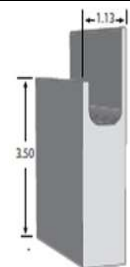

Size	Unit
3.5" x 3.5" x 20'	4
5.5" x 5.5" x 20'	3

Other Accessories

Item	Size	Unit
3.5" Window Casing	16'	4
J Channel Brickmold	17'	6
Hidden Trim Fasteners		1

J Channel Brickmold

Window Casing

Hidden Trim Fasteners includes: