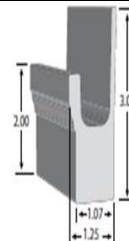

Other Accessories

Item	Size	Unit
3.5" Window Casing	16'	4
J Channel Brickmold	17'	6
Hidden Trim Fasteners		1

J Channel Brickmold