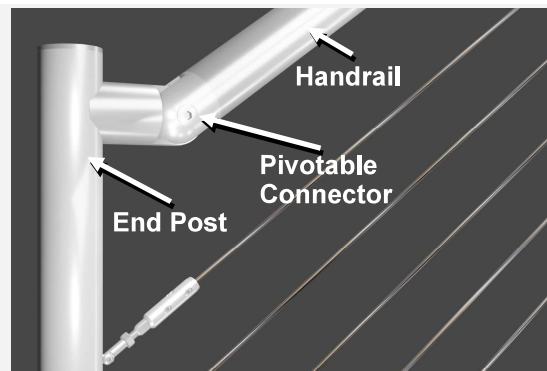

5' Handrail Kit

- One 5' Handrail
- Two Pcs Round Coping Connector

Marine-grade stainless steel

End Post Kit

- One End Post pre-drilled with threaded connectors
- One Top Cap
- Three 3" Lag Screws
- Mounting Flange Cover

Style	Size	Threading	# Connectors
Round	37"	Right Pivotal	11
Round	37"	Left Pivotal	11

5' Handrail - Round or Square

- One 5' Handrail Round
- One 5' Handrail Square

Pivotal Connector

- Left Threaded
- Right Threaded