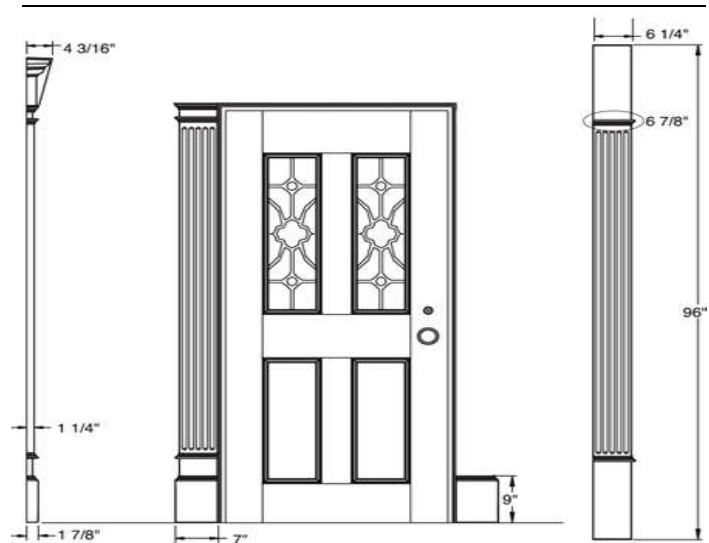

7 in. x 5.5 in. x 240 in.

White Outside Corner

Stock Color: White

Item	Size
10' Corner	120"
20' Corner	240"

DOOR SURROUND SET

ACCESSORIES

Door Pilaster Set: White Only

Each Door Pilaster Set Includes: