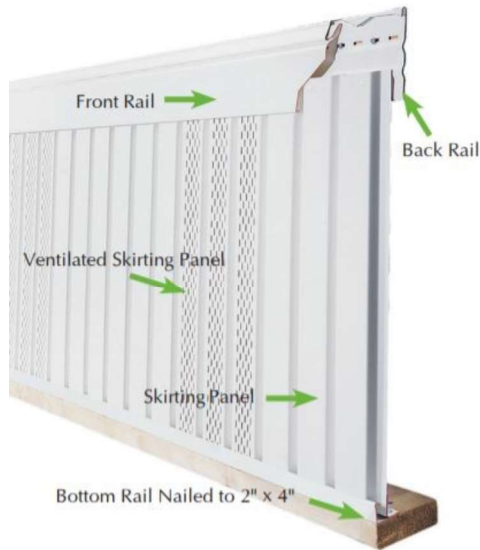

PLEASANT VIEW SKIRTING

Stock Color

White (ONLY)

Item	Size	Pcs/Ctn
Solid Skirting	12" x 12'	16
Vented Skirting	12" x 12'	14
Skirt Trim Front	12'	16
Skirt Trim Back	12'	16
Bottom Rail	12'	16

.044"