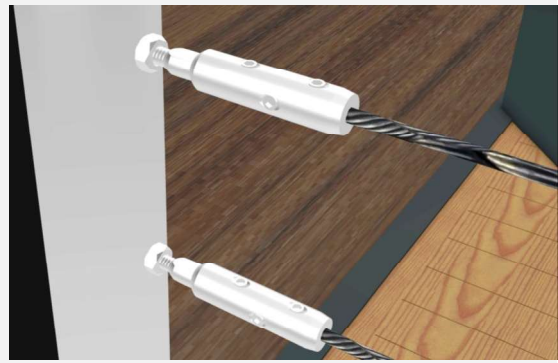

Marine-grade stainless steel

End Post Kit

- One End Post pre-drilled with threaded connectors
- One Top Cap
- Three 3" Lag Screws
- Mounting Flange Cover

Style	Size	Threading	# Connectors
Square	37"	Right	11
Square	37"	Left	11
Square	43"	Right	13
Square	43"	Left	13

Corner Post Kit

- One Corner Post pre-drilled with threaded connectors
- One Top Cap
- Three 3" Lag Screws
- One Mounting Flange Cover

Style	Size	Threading	# Connectors
Square	37"	Both	11
Square	43"	Both	13

Through Post Kit

- One Through Post pre-drilled
- One Top Cap
- Three 3" Lag Screws
- One Mounting Flange Cover

Style	Size	Threading	# Connectors
Square	37"	Open	11
Square	43"	Open	13

Tensioning Post Kit *Req'd for runs over 20'

- One Tensioning Post pre-drilled with threaded connectors
- One Top Cap
- Three 3" Lag Screws
- One Mounting Flange Cover

Style	Size	Threading	# Connectors
Square	37"	Both	11
Square	43"	Both	13

5' Handrail Kit

- One 5' Handrail
- Two Pcs Round Coping Connector