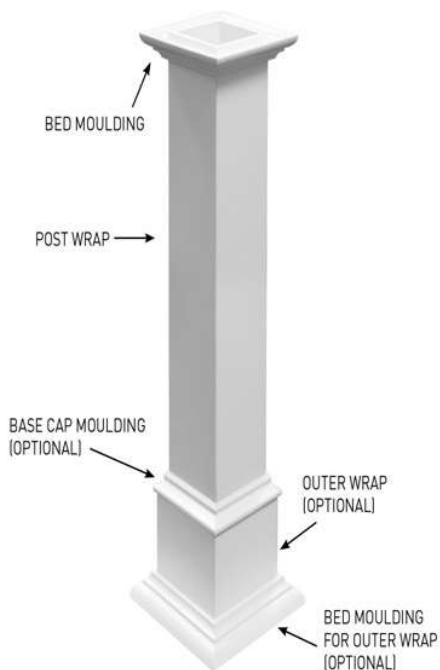

PVC Post Wraps By KLEER

Post Wrap Set - 1 Outer Wrap, 1 Top & Bottom Bed Moulding

Size	Inside	Outside	Outer Wrap	Top & Bottom Bed Moulding
4" x 4" x 8'	3.75" x 3.75"	4.5" x 4.5"		
4" x 4" x 10'	3.75" x 3.75"	4.5" x 4.5"		
6" x 6" x 8'	5.75" x 5.75"	6.5" x 6.5"		
6" x 6" x 10'	5.75" x 5.75"	6.5" x 6.5"		

Post Wrap Accessories - Packed one per box

Item	Size	Item	Size
Bed Moulding Pair	4" x 4"	Bed Moulding for Outer Wrap	6" x 6"
Bed Moulding Pair	6" x 6"	Outer Wrap for 4x4 Post	5"
Crown	4" x 4"	Outer Wrap for 4x4 Post	7"
Crown	6" x 6"	Outer Wrap for 4x4 Post	12"
Base Cap for Outer Wrap	4" x 4"	Outer Wrap for 6x6 Post	5"
Base Cap for Outer Wrap	6" x 6"	Outer Wrap for 6x6 Post	7"
Bed Moulding for Outer Wrap	4" x 4"	Outer Wrap for 6x6 Post	12"