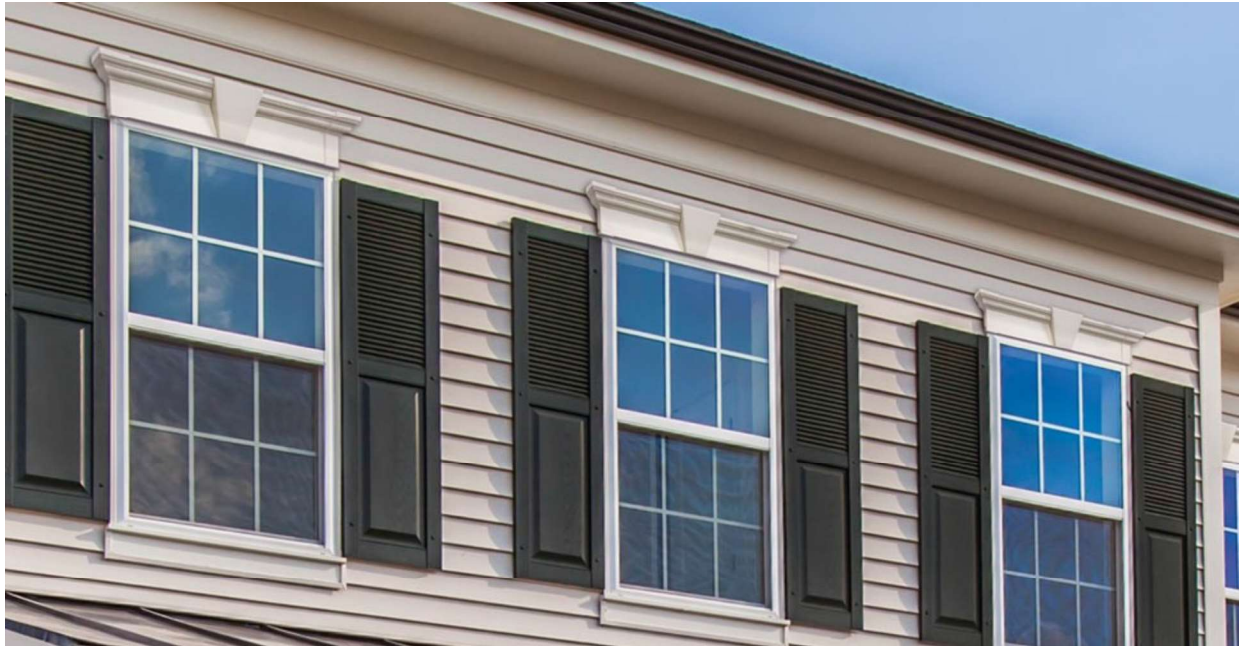

WINDOW & DOOR HEADERS

6" Classic Dental