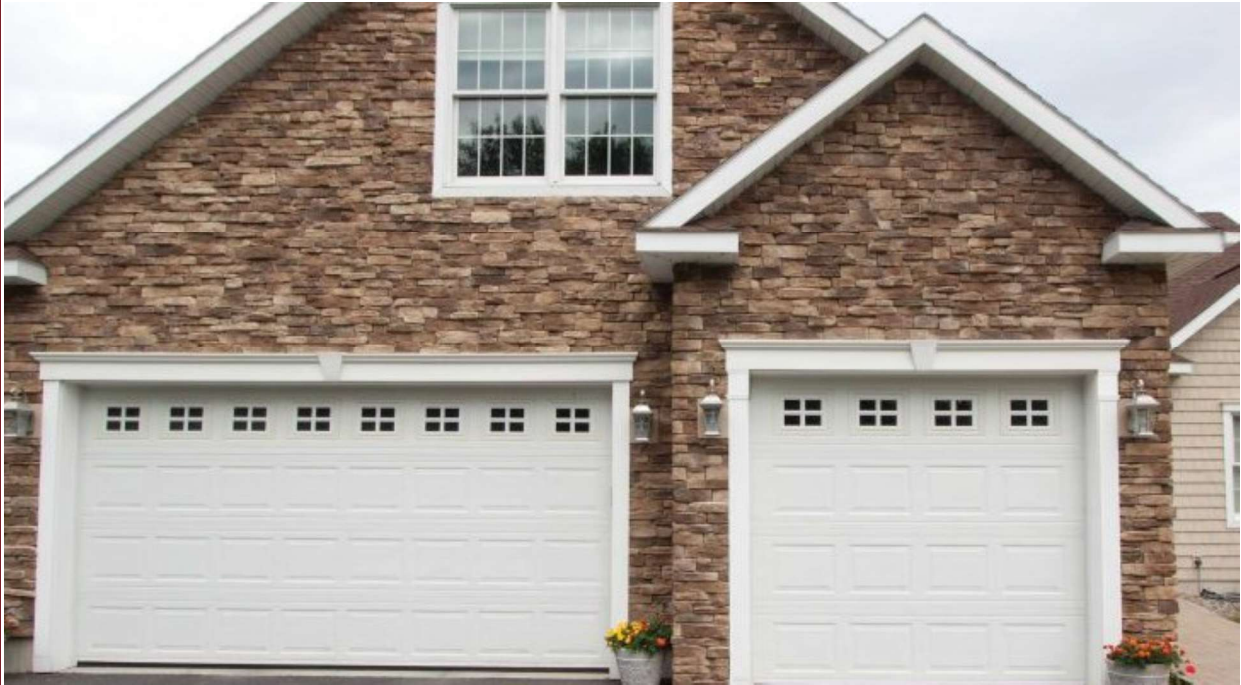

7 in. x 5.5 in. x 240 in.

White Outside Corner

Stock Color: White

Item	Size
10' Corner	120"
20' Corner	240"

DOOR SURROUND SET

ACCESSORIES

Door Pilaster Set: White Only

Each Door Pilaster Set Includes: