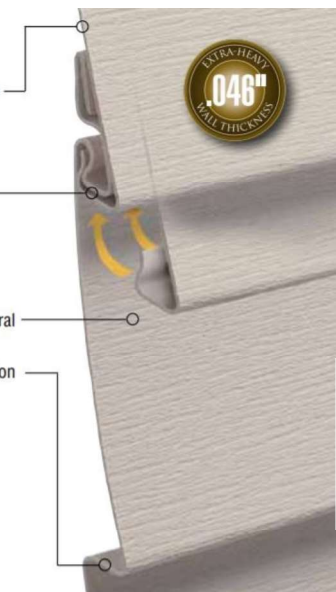

PREMIER DESIGN AND CONSTRUCTION

Extra-Heavy Wall Thickness Heavy-duty .046" thickness provides superior rigidity, ensuring straight, smooth walls.

Full-Roll Nailing Hem Delivers double-strength wall attachment.

Exclusive Advantage Lock™ System Securely connects panels, greatly enhancing rigidity and stability.

Hurricane-Velocity Wind Resistance Built hurricane-tough! In laboratory tests simulating hurricane-force wind conditions, Sequoia Select withstood windloads up to 253 mph.*

Rich Cedargrain Emboss Beautiful low-gloss finish achieves natural appeal and excellent durability; requires minimal upkeep.

Superior Lap Height Full 3/4" lap height creates a deeper dimension and enhanced shadow lines for a true wood look.