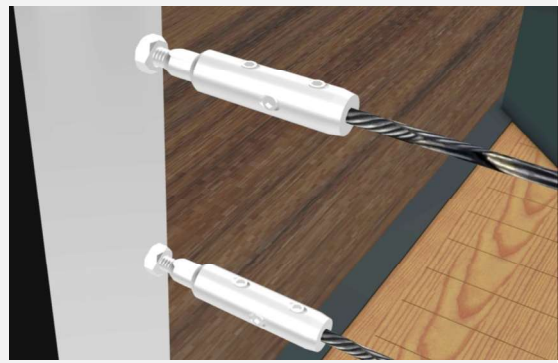

- Optional legs available special order

Marine-grade stainless steel

End Post Kit

- One End Post pre-drilled with threaded connectors
- One Top Cap
- Three 3" Lag Screws
- Mounting Flange Cover

Style	Size	Threading	# Connectors
Round	37"	Right	11
Round	37"	Left	11
Round	43"	Right	13
Round	43"	Left	13