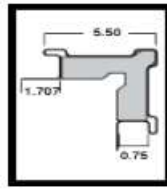

20' VINYL CORNERS

Stock Color: White

FLUTED