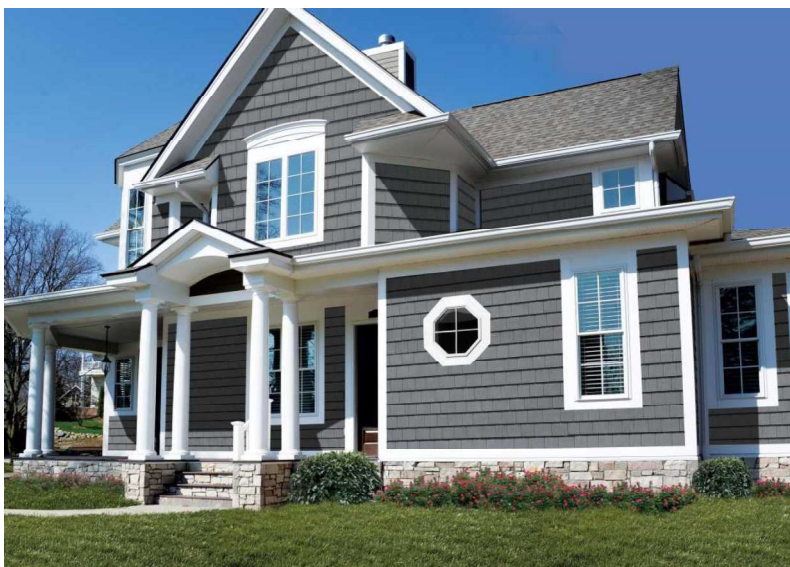

GRAYNE 7.5" CEDAR SHINGLE

Stock 7.5" Colors