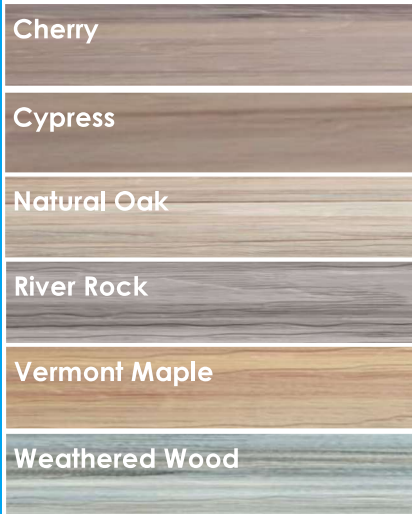

Special Order Traditional Colors

Classic Linen
Clay
Cobblestone
Heritage Gray
Khaki
Prairie Wheat
Sage
Sandstone
Slate
Slate Blue
White

WOODGRAIN

Matching Shake Colors: Pg 32
 Matching Soffit Colors: Pg 26
 Matching Block Colors: Pg 40

Low-gloss, rough cedar texture for a look of real wood.

Thickness of .046" for outstanding impact resistance and strength.

Full 1/2" profile for dramatic shadow lines.

Full 7" exposure with 5 1/2" face and 1 1/2" batten.

SIDING - TRADITIONAL & PREMIUM COLORS

.044"

HARBOR RIDGE RUSTIC

Stock D4" Colors

DOUBLE 4

VARIEGATED WOODGRAIN

DOUBLE 5 DUTCHLAP

D5" D
Available
Special Order