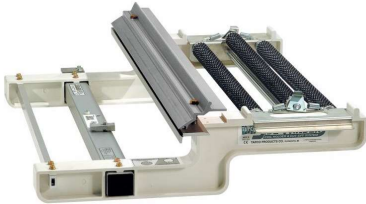

PRO Side Winder

Secures coil right onto your Tapco Tools brake system and feeds directly into the jaws of your brake, resulting in greater efficiency and no more windblown, dirty, damaged coils.