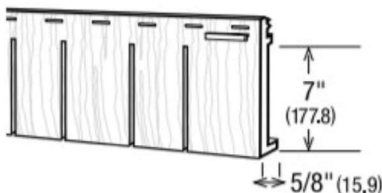

Traditional Shake Corner

15.86"
Natural Cedar Texture