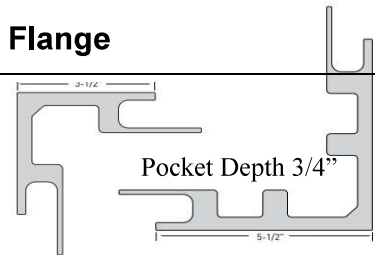

Outside Corner with Integrated Nailing Flange

Size	Unit
3.5" x 3.5" x 20'	4
5.5" x 5.5" x 20'	3

Other Accessories

Item	Size	Unit
3.5" Window Casing	16'	4
J Channel Brickmold	17'	6
Hidden Trim Fasteners		1