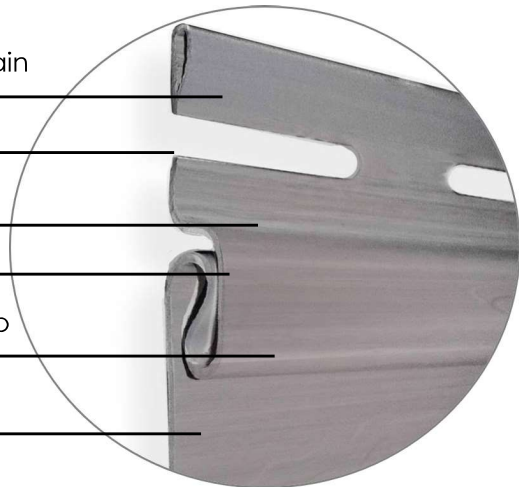

Rollover Nail Hem

NEW

- Weathered woodgrain appearance
- .040" thickness
- LineLock™ panel locking system
- 1/2" lap profile
- Vapor Vent™ weep hole system
- High-grade vinyl compounds and UV inhibitors