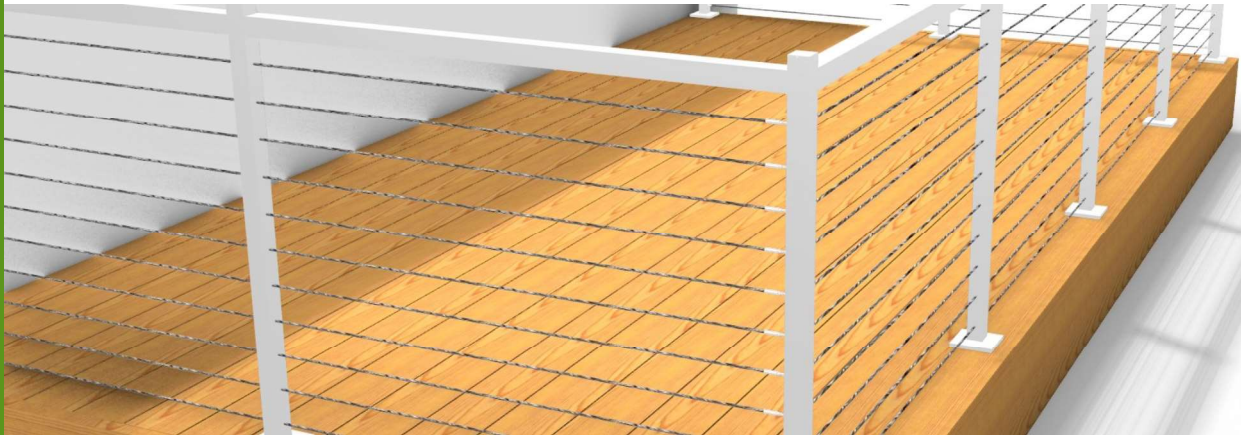

Marine-grade stainless steel

End Post Kit

- One End Post pre-drilled with threaded connectors
- One Top Cap
- Three 3" Lag Screws
- Mounting Flange Cover

Style	Size	Threading	# Connectors
Round	37"	Right	11
Round	37"	Left	11
Round	43"	Right	13
Round	43"	Left	13