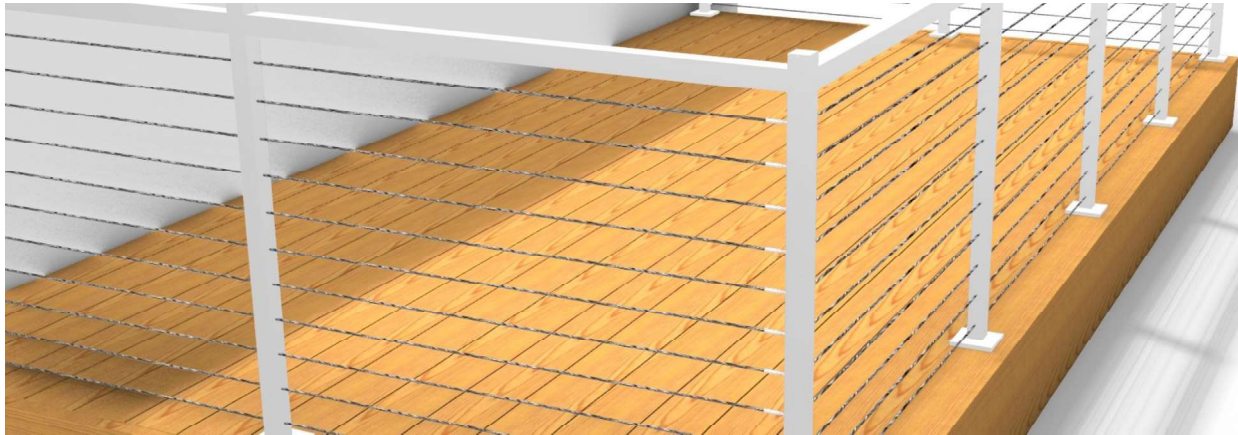

Marine-grade stainless steel

End Post Kit

- One End Post pre-drilled with threaded connectors
- One Top Cap
- Three 3" Lag Screws
- Mounting Flange Cover

Style	Size	Threading	# Connectors
Square	37"	Right	11
Square	37"	Left	11
Square	43"	Right	13
Square	43"	Left	13