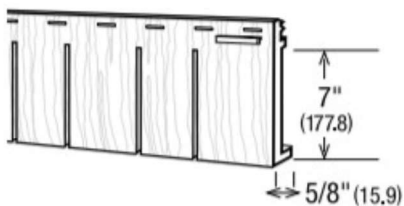

AccuClip

Stainless steel install clip
secures top course of
shake.

Traditional Shake Corner

15.86"
Natural Cedar Texture

SHAKE - PREMIUM COLORS

GRAYNE 5" CEDAR SHINGLE

Stock 5" Colors

Cape Grey