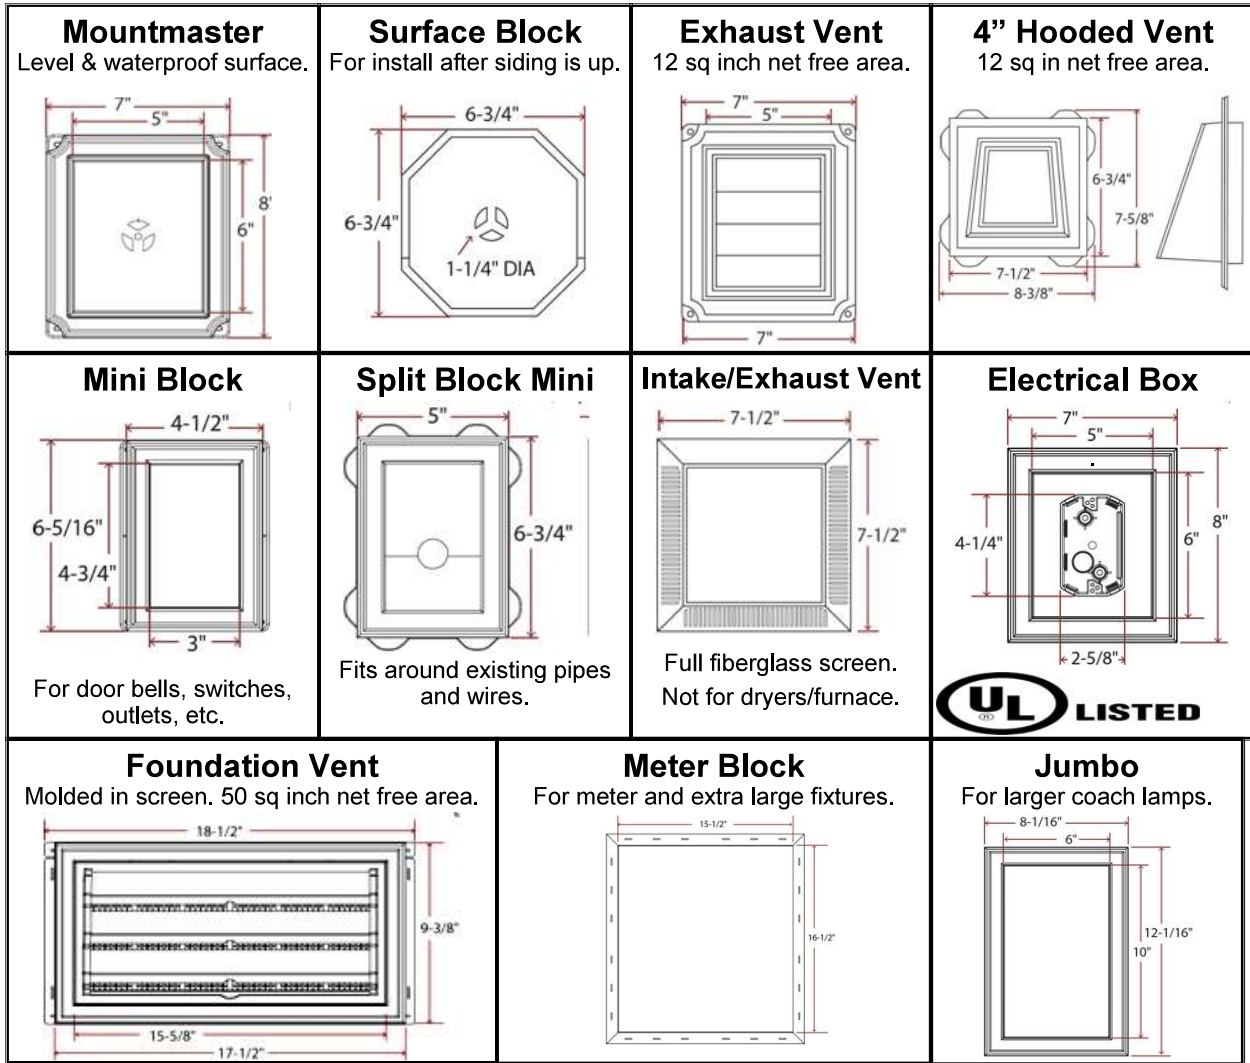

BLOCKS & VENTS