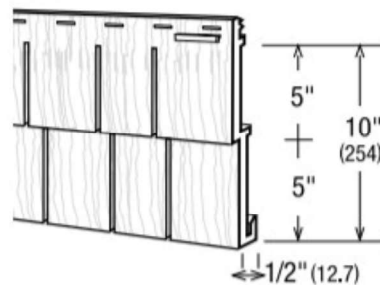

DOUBLE 5"

Matching Siding Colors Available:
Pages 4, 5, 6, 7

Item	Size	Pcs/Ctn
D5" Cape Cod Shingle	5'5"	11 - 0.5sq
10' Vinyl Corner	3.5" x 10'	10
3/4" J Channel	3/4" x 12'	40
Starter Strip	10'	25
AccuClip (secures top course)		25