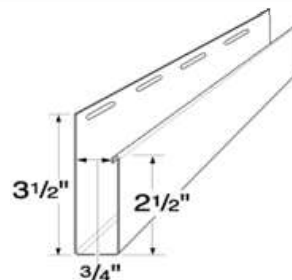

DENTIL TRIM

Stock Color: White

Item	Pcs/Ctn
Dentil Trim	8
Outside Corner	1
Inside Corner	1
End Cap (1 L 1 R)	1 pair

See Mid America catalog for special order colors.

WINDOW CASING

Stock Color: White

Size	Pcs/Ctn
12' 6"	20