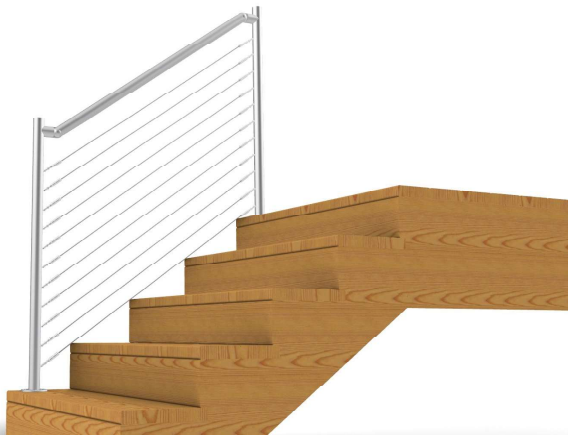

Marine-grade stainless steel