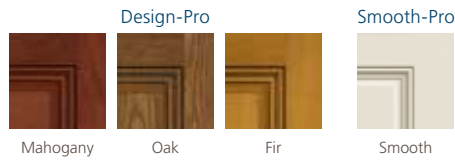

CHOOSING YOUR DOOR SYSTEM

Beyond their clean design | JELD-WEN® exterior doors include many qualities that make them a beautiful choice. They're enduring. They're energy efficient. And they're perfectly low-maintenance. Options like decorative glass or blinds between the glass offer everyday beauty and convenience. Add sidelights or a transom to create your unique entry door system. Here are a few standard system configurations to choose from:

1 Choose Door Type

Fiberglass

The look of wood without the upkeep. Provides greater panel detail for an improved appearance and won't warp, dent or rust.

Steel Doors

Economical, low-maintenance choice that provides strength and style.

2 Choose Door Panel Style

Personalize your home with a door that suits your home's architecture. Here are just a few options.

3 Choose Doorglass

Enhance curb appeal and brighten your entryway with glass. Choose from decorative or clear options or with grilles and blinds. A variety of caming options and privacy levels are available to suit your taste and style.

Privacy Rating

Each doorglass design is assigned a privacy rating to help you choose the level of openness or obscurity that's right for you.

0-3 Clear
4-6 Obscure
7-10 Opaque
Allows view of shadows and color

4 Choose your Finish

Bring out the beauty of your JELD-WEN fiberglass door and provide peace of mind by using our Stain Kit. You can choose from a variety of colors and the kit includes everything you need for a high-quality finish. See page 159 for more information.