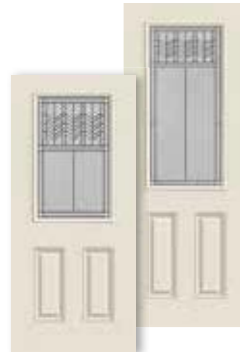

## 6'8", 7'0" and 8'0" Doors and Sidelights

Full View

Door	2'6"	2'8"	2'10"	3'0"
SP-686PR	•	•	•	•
SP7-686PR	•	•	•	•

3/4 View 2-Panel

Door	2'8"	2'10"	3'0"
SP-607PR	•	•	•

3/4 View 1-Panel

Door	2'8"	2'10"	3'0"
SP-607PR-1P	•	•	•
SP8-607PR-1P	•	•	•