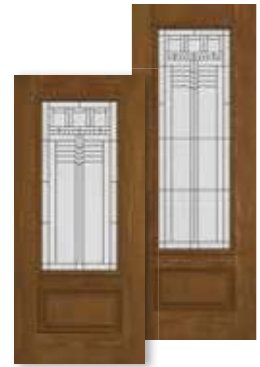

3/4 View 1-Panel

Door	2'8"	2'10"	3'0"
DO-607KP-1P	•	•	•
DO8-607KP-1P	•	•	•