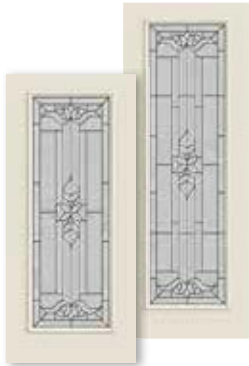

6'8", 7'0" and 8'0" Doors and Sidelights

Full View

Door	2'8"	2'10"	3'0"
SP-686CD	•	•	•
SP7-686CD	•	•	•
SP8-686CD	•	•	•