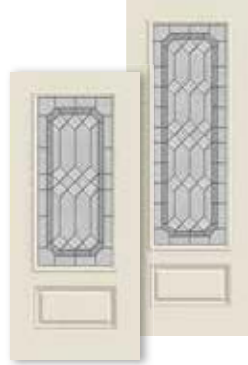

3/4 View 1-Panel

Door	2'8"	2'10"	3'0"
SP-607ME-1P	•	•	•
SP8-607ME-1P	•	•	•

SP-607ME-1P - Brass or Nickel only