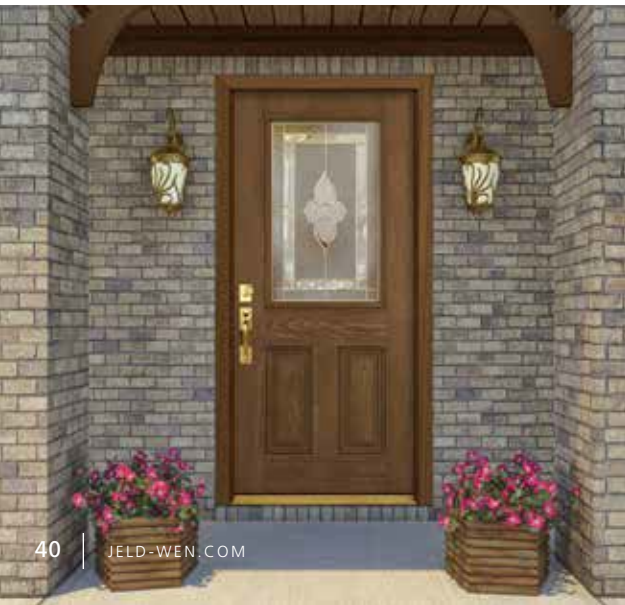

1/2 View Round Top

Door	2'8"	2'10"	3'0"
DO-637MN	•	•	•

3/4 Oval

Door	2'8"	2'10"	3'0"
DO-949MN	•	•	•

3/4 Oval Scroll

Door	2'10"	3'0"
DO-949MN-2S	•	•

Camber Top

Door	2'8"	2'10"	3'0"
DO-648MN	•	•	•