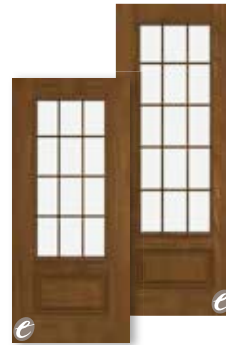

3/4 View 1-Panel 12-Lite
(15-Lite - 8'0")

Door	2'8"	2'10"	3'0"
DO-607FG12-1P	•	•	•
DO8-607FG15-1P	•	•	•