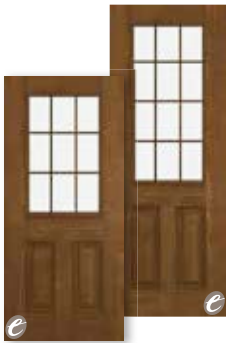

1/2 View 2-Panel 9-Lite
(12-Lite - 8'0")

Door	2'8"	2'10"	3'0"
DO-684FG9	•	•	•
DO8-684FG12	•	•	•