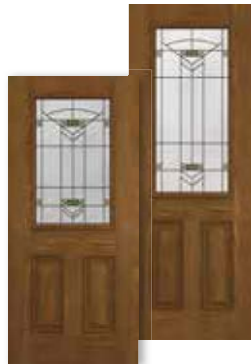

1/2 View 2-Panel