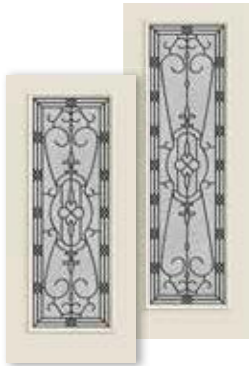

6'8", 7'0" and 8'0" Doors and Sidelights

Full View

Door	2'6"	2'8"	2'10"	3'0"
SP-686JA	•	•	•	•
SP7-686JA	•	•	•	•
SP8-686JA		•	•	•