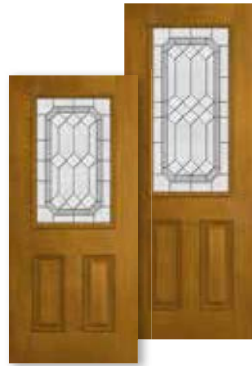

## 6'8", 7'0" and 8'0" Doors and Sidelights

Full View

Door	2'6"	2'8"	2'10"	3'0"
DF-686ME	•	•	•	•
DF7-686ME		•	•	•
DF8-686ME		•	•	•

2'6" and DF8 Brass or Nickel Only

1/2 View 2-Panel

Door	2'8"	2'10"	3'0"
DF-684ME	•	•	•
DF7-684ME	•	•	•
DF8-684ME	•	•	•