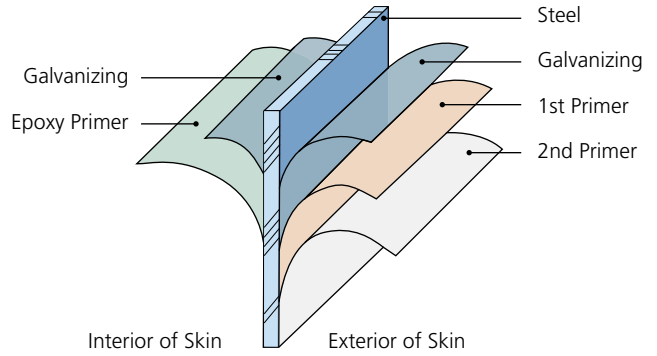

### Design-Pro Door Collection

The Design-Pro Collection is carefully crafted to resemble natural wood graining. High definition panels with wider profiles provide more depth and authenticity than traditional fiberglass doors. Registration lines between the stiles and rails complete the look of a real wood door. All Design-Pro Series doors are constructed with aesthetics, energy efficiency and low maintenance in mind.

### Smooth-Pro Door Collection

JELD-WEN offers a wide array of Smooth-Pro designs built with the same high definition panels and wider profiles found in our Design-Pro Series. Because each Smooth-Pro door contains a light paint-brush-stroke texture, doors arrive ready for paint without the need for sanding or scuffing the surface. Many Smooth-Pro designs are available Direct Glazed, offering wider viewing areas.

## Steel Doors

JELD-WEN Steel exterior doors are durable and affordable. They include wood stiles and rails with mitred top corners to prevent water absorption. Galvanized steel facings are factory primed with neutral, low-sheen, baked-on enamel primer for easy finishing.