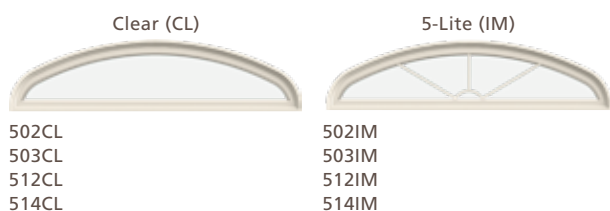

Elliptical

ELLIPTICAL TRANSOMS

CLEAR (CL)	INTERNAL MUNTINS (IM)	Fits above:	Frame Width	Frame Height
502CL	502IM	3'-0" Door w/(2) 12" Sidelights	64-1/2"	15-1/2"
503CL	503IM	3'-0" Door w/(2) 14" Sidelights	68-1/2"	15-1/2"
512CL	512IM	3'-0" Door w/(2) 12" Sidelights	64-1/2"	11"
514CL	514IM	3'-0" Door w/(2) 14" Sidelights	68-1/2"	11"