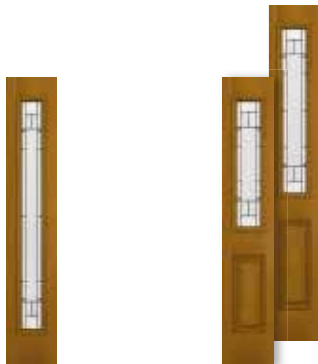

Full View SL

Sidelight	1'0"	1'2"
DF-690TPZ	•	•
DF7-690TPZ	•	•

1/2 View SL

Sidelight	1'0"	1'2"
DF-692TPZ	•	•
DF7-692TPZ	•	•
DF8-692TPZ	•	•