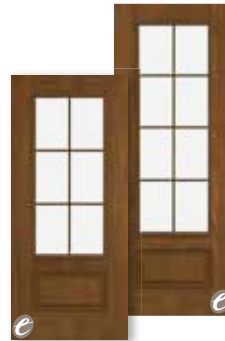

## 6'8", 7'0" and 8'0" Doors and Sidelights - Traditional Style 1-1/8" Grille

Full View 8-Lite

Door	2'6"	2'8"	2'10"	3'0"
DO-686SD8-LE	•	•	•	•
DO7-686SD8-LE	•	•	•	•

3/4 View 2-Panel 6-Lite

Door	2'8"	2'10"	3'0"
DO-607SD6-LE	•	•	•