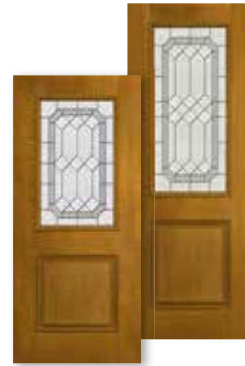

1/2 View 1-Panel

Door	2'8"	2'10"	3'0"
DF-684ME-1P	•	•	•
DF7-684ME-1P	•	•	•
DF8-684ME-1P	•	•	•

DF8 - Brass or Nickel Only