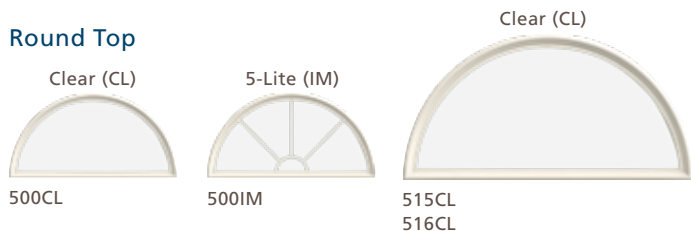

TRANSOMS AND ADDITIONAL GRILLE OPTIONS

Direct Set Clear Glass and Grilles Between Glass Transoms

Transoms shown on this page are designed to complement all door series in this catalog - Design-Pro, Smooth-Pro and Contours.

Round Top

ROUND TOP TRANSOMS

CLEAR (CL)	INTERNAL MUNTINS (IM)	Fits above:	Frame Width	Frame Height
500CL	500IM	3'-0" Door	37-1/2"	19-1/2"
515CL	—	3'-0" Door w/(2) 12" Sidelights	64-1/2"	33"
516CL	—	3'-0" Door w/(2) 14" Sidelights	68-1/2"	35"