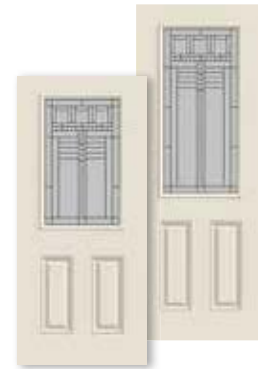

## 6'8", 7'0" and 8'0" Doors and Sidelights

Full View

Door	2'6"	2'8"	2'10"	3'0"
SP-686KP	•	•	•	•
SP7-686KP	•	•	•	•
SP8-686KP	•	•	•	•

3/4 View 2-Panel

Door	2'8"	2'10"	3'0"
SP-607KP	•	•	•

3/4 View 1-Panel

Door	2'8"	2'10"	3'0"
SP-607KP-1P	•	•	•
SP8-607KP-1P	•	•	•