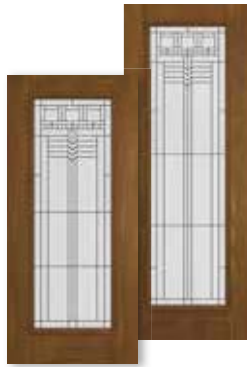

6'8", 7'0" and 8'0" Doors and Sidelights

Full View

Door	2'6"	2'8"	2'10"	3'0"
DO-686KP	•	•	•	•
DO7-686KP	•	•	•	•
DO8-686KP		•	•	•