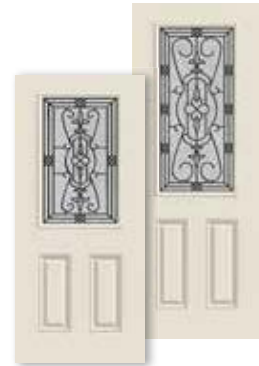

## 6'8", 7'0" and 8'0" Doors and Sidelights

Full View

Door	2'6"	2'8"	2'10"	3'0"
SP-686JA	•	•	•	•
SP7-686JA	•	•	•	•
SP8-686JA		•	•	•

3/4 View 2-Panel

Door	2'8"	2'10"	3'0"
SP-607JA	•	•	•

3/4 View 1-Panel

Door	2'8"	2'10"	3'0"
SP-607JA-1P	•	•	•
SP8-607JA-1P	•	•	•