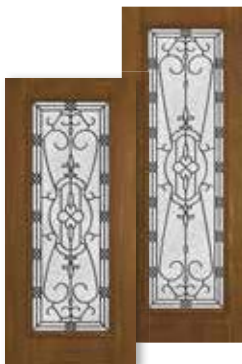

6'8", 7'0" and 8'0" Doors and Sidelights

Full View

Door	2'6"	2'8"	2'10"	3'0"
DO-686JA	•	•	•	•
DO7-686JA	•	•	•	•
DO8-686JA		•	•	•