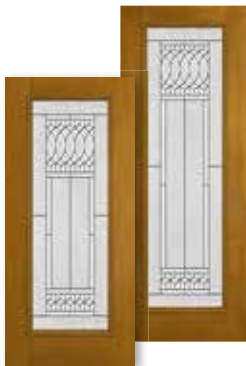

6'8", 7'0" and 8'0" Doors and Sidelights

Full View

Door	2'6"	2'8"	2'10"	3'0"
DF-686PS	•	•	•	•
DF7-686PS	•	•	•	•
DF8-686PS	•	•	•	•