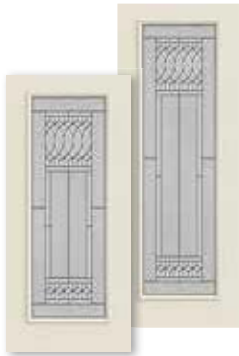

Optional Craftsman Shelf

Craftsman

Door	2'8"	2'10"	3'0"
SPC-866PS	•	•	•
SPC7-866PS	•	•	•

Craftsman Full View SL

Sidelight	1'0"	1'2"
SPC-819PS	•	•
SPC7-819PS	•	•

6'8", 7'0" and 8'0" Doors and Sidelights

Full View