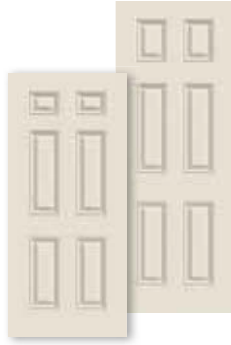

6-Panel

Door	2'6"	2'8"	2'10"	3'0"
SP-60	•	•	•	•
SP7-60		•	•	•
SP8-60		•	•	•