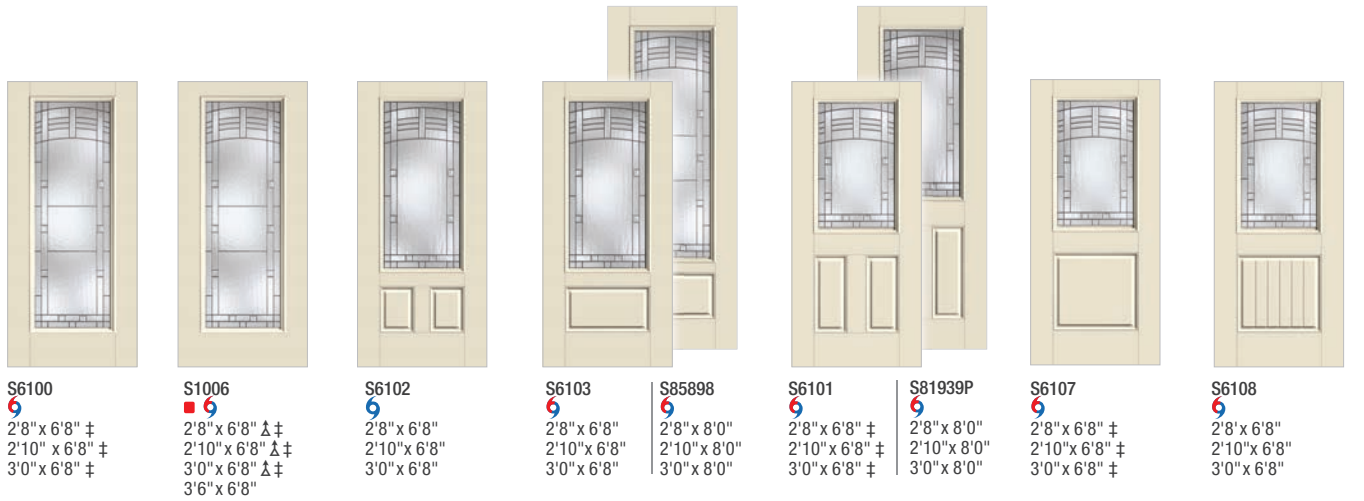

Smooth-Star®

S6100

2'8" x 6'8" ‡
2'10" x 6'8" ‡
3'0" x 6'8" ‡

S1006

2'8" x 6'8" Δ ‡
2'10" x 6'8" Δ ‡
3'0" x 6'8" Δ ‡
3'6" x 6'8"

S6102

2'8" x 6'8"
2'10" x 6'8"
3'0" x 6'8"

S6103

2'8" x 6'8"
2'10" x 6'8"
3'0" x 6'8"

S85898

2'8" x 8'0"
2'10" x 8'0"
3'0" x 8'0"

S6101

2'8" x 6'8" ‡
2'10" x 6'8" ‡
3'0" x 6'8" ‡

S81939P

2'8" x 8'0"
2'10" x 8'0"
3'0" x 8'0"

S6107

2'8" x 6'8" ‡
2'10" x 6'8" ‡
3'0" x 6'8" ‡

S6108

2'8" x 6'8"
2'10" x 6'8"
3'0" x 6'8"