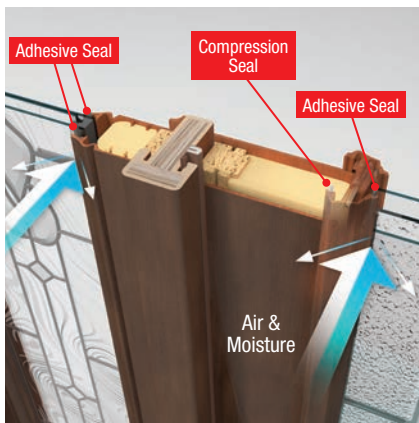

6 Lip-lite frame (shown right) features a **compression seal** against weather on the outside of the **door** and an **adhesive seal** against weather on the outside of the **glass**. **Flush-glazed glass** (shown left) is built directly into the door without a Lip-lite frame, featuring a **high-performance adhesive weather seal** inside and out.

A Complete Door System

More than beautiful doors and glass; a complete door system includes the components used to assemble it. We manufacture or specify every aspect of a complete door system. The Therma-Tru® genuine components shown here are our premium options for long-lasting durability.

A Therma-Tru composite door frame featuring Tru-Guard™ composite technology provides a rot-free solution engineered to work together with rot-resistant Therma-Tru doors and components.

Innovative options include our patented jamb assembly, featuring the 7-shape corner seal pad which creates an air pocket that helps prevent a vacuum from wicking moisture up the weatherstrip.

Inswing and outswing composite sills resist rotting and insects. Inswing adjustable sills help to maintain a tight seal over time.

Increased engagement between door and frame enhances stability and the homeowner's sense of security. (Highly recommended for 8'0" and double fiberglass doors. Not recommended for steel doors.)

A dual-bulb, dual-fin design helps maintain tight contact with adjustable sill caps and creates added barriers against moisture.

Hinges with ball bearings protecting each hinge pivot, or "knuckle", offer added support and stability. (Recommended for Classic-Craft doors, 8'0" doors, doors with glass, and Impact- and Fire-rated fiberglass doors.)

Resilient design compresses when closed and springs back when open, protected by a durable jacket, for long-lasting sealing power.

For more, including these additional component options, see pages 255–270:

Sill Pans ❖, Rain Protection ❖, Strike Plate and Astragals ❖.

Tru-Defense: The Ultimate Protection

Therma-Tru fiberglass doors are available with our exclusive Tru-Defense system as an option. It integrates specific components engineered and tested to deliver outstanding protection in all kinds of weather conditions. And it's backed by a Warranty Rider that provides for cash reimbursement that may be used toward secondary damage to flooring and trim, and the labor to make repairs if water infiltration occurs.** Look for the ❖ icon. For details, visit www.thermatru.com/trudefense.

Water Infiltration Cash Reimbursement Limit