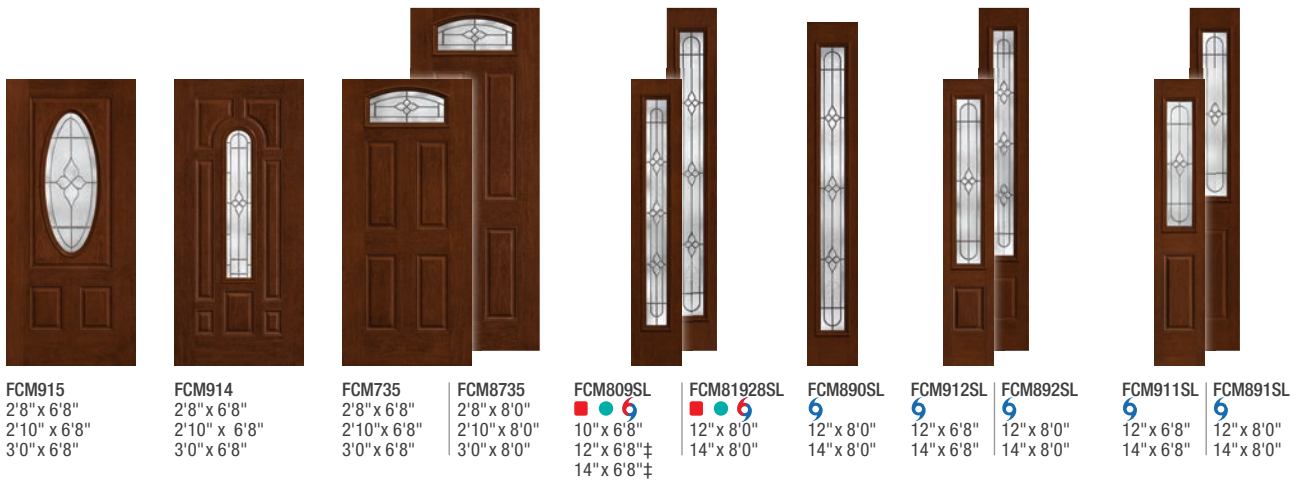

- 
- 4-Block Dentil Shelf**
Available for all Craftsman-style Smooth-Star doors.

Fiber-Classic.® Mahogany

Fiber-Classic.® Oak

FC913 2'8" x 6'8" 2'10" x 6'8" 3'0" x 6'8"	FC916 2'8" x 6'8" 2'10" x 6'8" 3'0" x 6'8"	FC915 2'8" x 6'8" 2'10" x 6'8" 3'0" x 6'8"	FC797 2'8" x 6'8" 2'10" x 6'8" 3'0" x 6'8"	FC914 2'8" x 6'8" 2'10" x 6'8" 3'0" x 6'8"	FC80947 2'8" x 6'8" 2'10" x 6'8" 3'0" x 6'8"	FC86247 2'8" x 8'0" 2'10" x 8'0" 3'0" x 8'0"
--	--	--	--	--	--	--