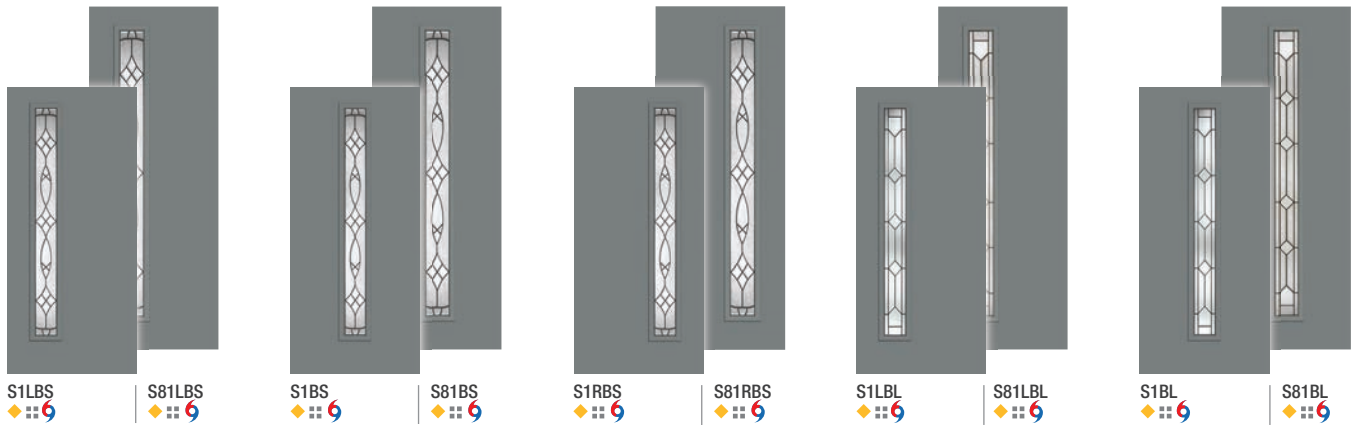

Línea

Note: Product images show exterior side of door.

Wood-Grained Fiberglass: Mahogany or Oak (Shown in Driftwood stain.)	Smooth Fiberglass	Steel

It's your decision, by design.
Select a look for the door and sidelites. Choose a material. Find an available glass design and frame to complete the statement. Stain or paint it any color. Explore all the possible combinations at thermatru.com/pulse.

Note: Door and sidelite styles shown in smooth fiberglass with flat lite frame. To see styles in other material choices, go to thermatru.com/pulse.

Note: See page 275 for important product details that may help with your purchase decision.
Top: Pulse Ari, Axis Glass with Scrolled Lite Frame, Door – S83AX, ©TheHouseDesigners.com