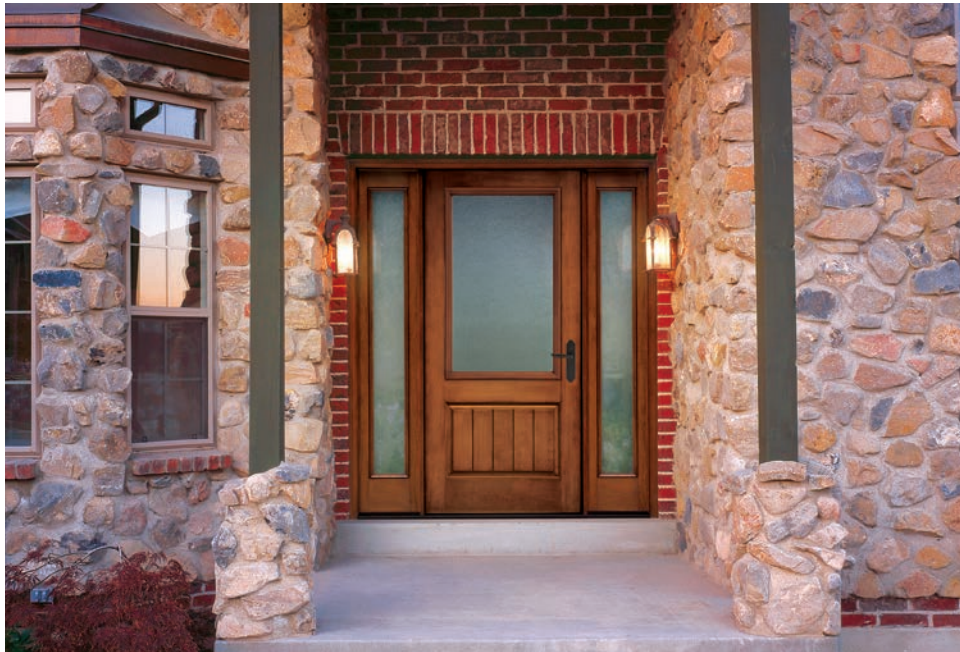

CCR3400XGSL | CCR8000XGSL
 CCR3400XESL | CCR8000XCGL
 CCR3400XCGL | CCR8000XJSL
 CCR3400XJSL | CCR8000XRSL
 CCR3400XRSL | CCR8000XNSL
 CCR3400XNSL
 12" x 6'8" | 12" x 8'0"
 14" x 6'8" | 14" x 8'0"

Privacy & Textured Glass Options