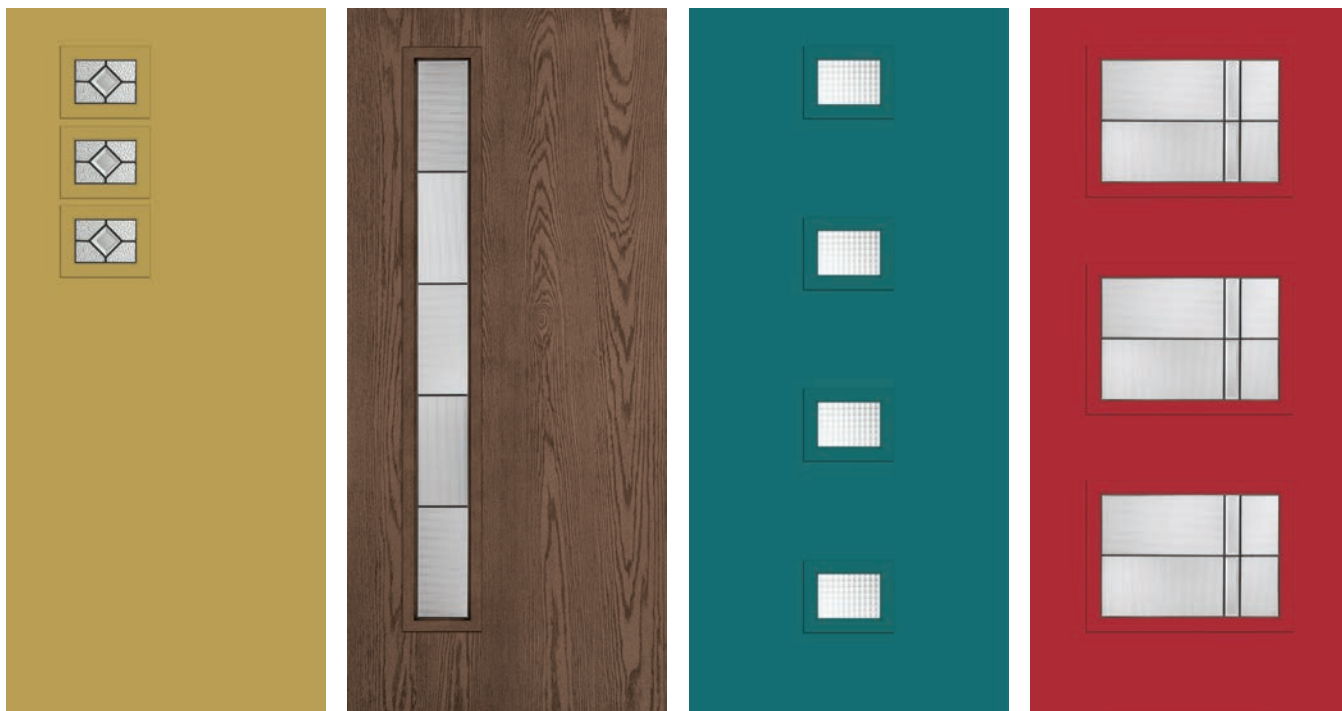

It's your decision, by design.

Pulse is geometry with energy. Designed to be fun and easy to mix and match with sleek, flush door and sidelite styles, you can create a modern entrance without missing a beat. Explore all the possible combinations at thermatru.com/pulse. Mix and match to get the style numbers needed to order. Turn the page for a glimpse of available styles and sizes.

The creativity is unlimited. Stain or paint the entrance any color.

These doors and sidelites come ready to stain or paint. So there's no limit to the creativity you can use when it comes to finishing touches.