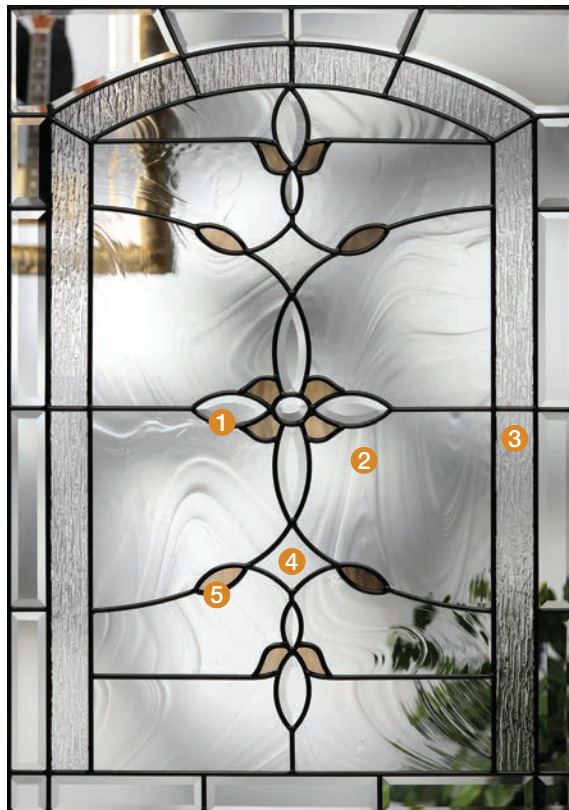

Black Nickel

Note: Glass privacy ratings may be more or less than indicated, based on glass design and size of glass. Glass designs may differ from depiction due to size and hand craftsmanship of glass. See your Therma-Tru seller or visit www.thermatru.com for details on glass privacy ratings and designs.