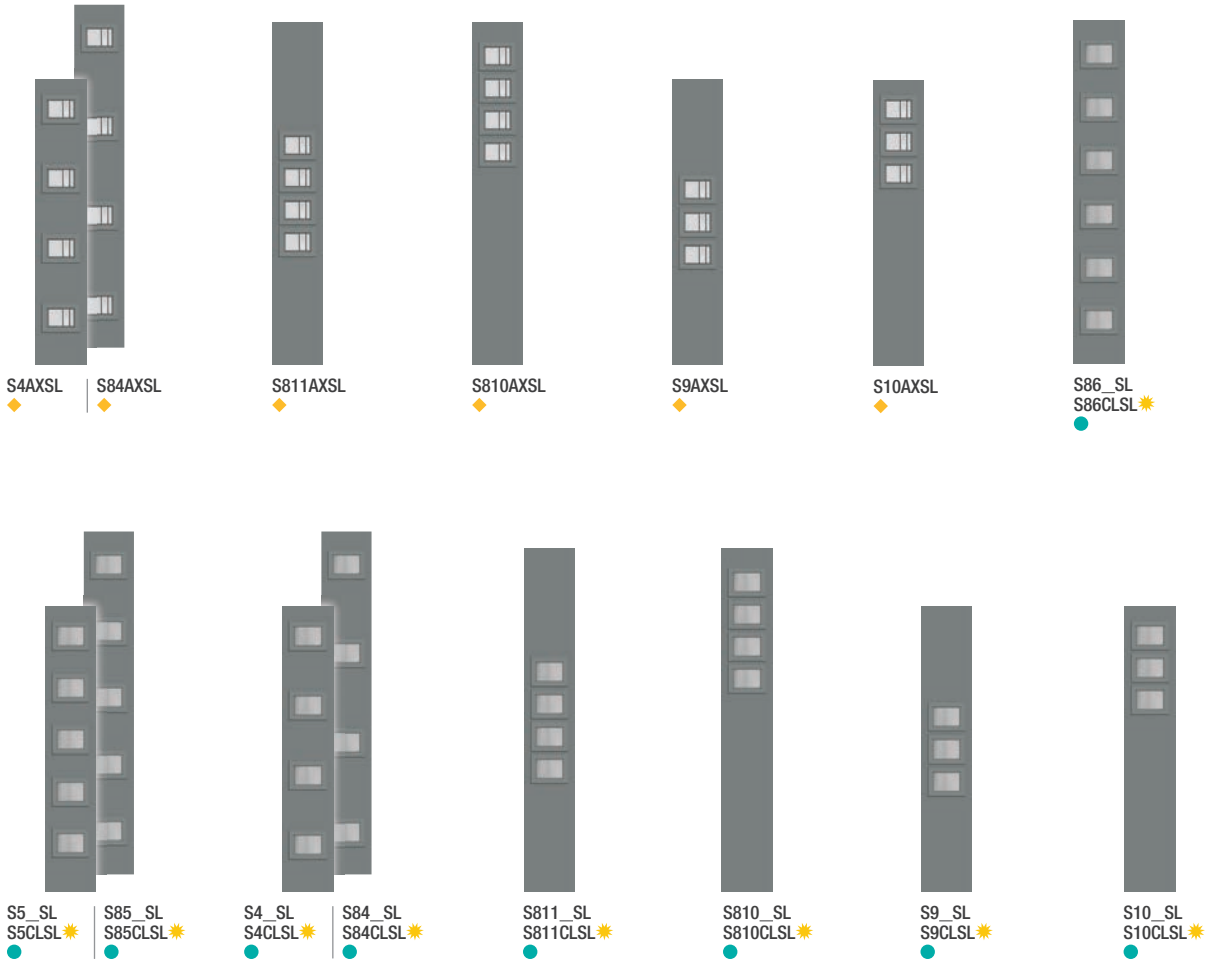

Privacy & Textured Glass Options
 Add the code to the blank in the style number for the desired door and glass combination. For details on glass options, see page 230.

XG = Geometric	XJ = Chinchilla
XE = Satin Etch	XR = Rainglass
XC = Chord	XN = Granite