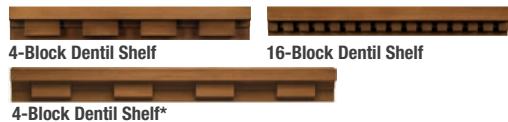

19200T
 ☀️
 3'0" Door Only

19210T
 ☀️
 12" & 14"
 Sidelite Only

Key

- ☀️ Flush-Glazed Glass (FG)
- ☀️ Low-E Glass (LE)
- ☀️ Simulated Divided Lites (SDL)

Optional Dentil Shelves

4-Block Dentil Shelf

16-Block Dentil Shelf