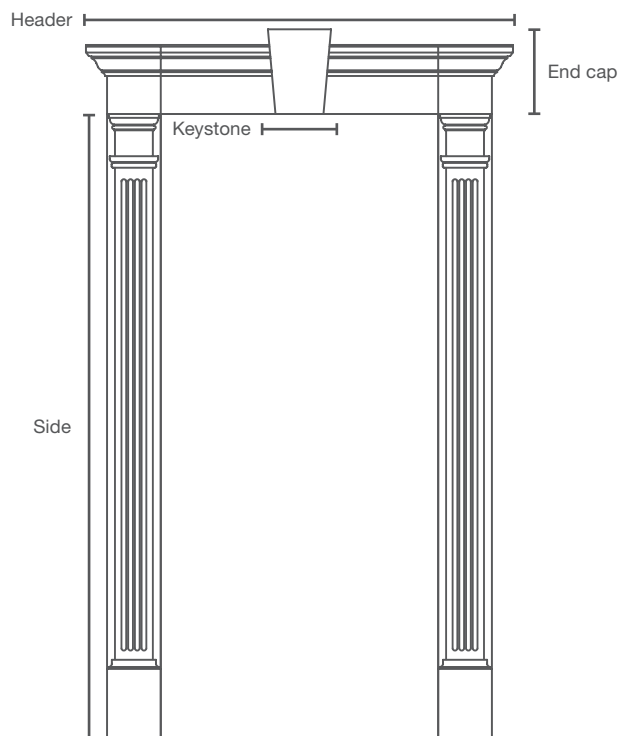

Durable style built to last.

- Features a low-maintenance, durable and trimmable polyurethane construction that resists moisture and insects, and won't rot, warp, crack or split like wood. And, it won't expand or contract in extreme temperatures.

- Available in smooth, paintable styles, as well as wood-grained options that can be painted or stained to complement the entry.

- Designed as part of Therma-Tru's complete fiberglass door system and backed by the industry's most comprehensive lifetime limited warranty.