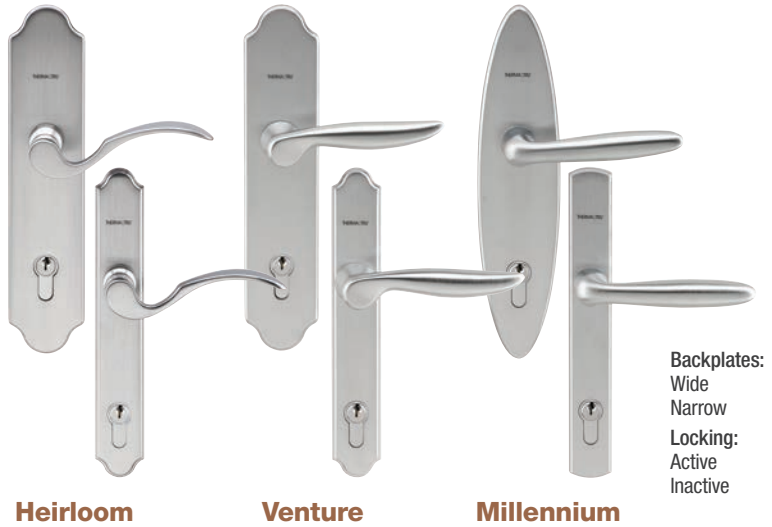

Designed to complement Therma-Tru door styles from traditional to contemporary.

Forte

Prospect

Finish Options

Brushed Nickel Black Nickel Oil-Rubbed Bronze

Heirloom

Venture

Millennium