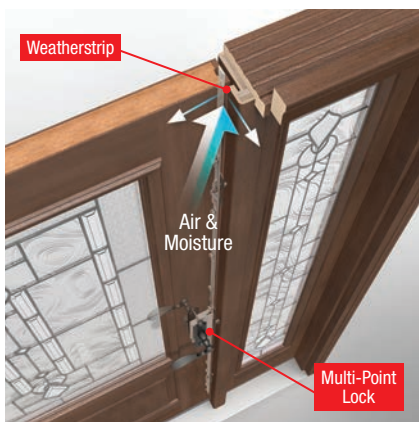

5 Multi-point locking system (recommended) engages the **door** and **frame** at three points from top to bottom, helping to preserve the **weatherstrip's** seal even under wind pressure.