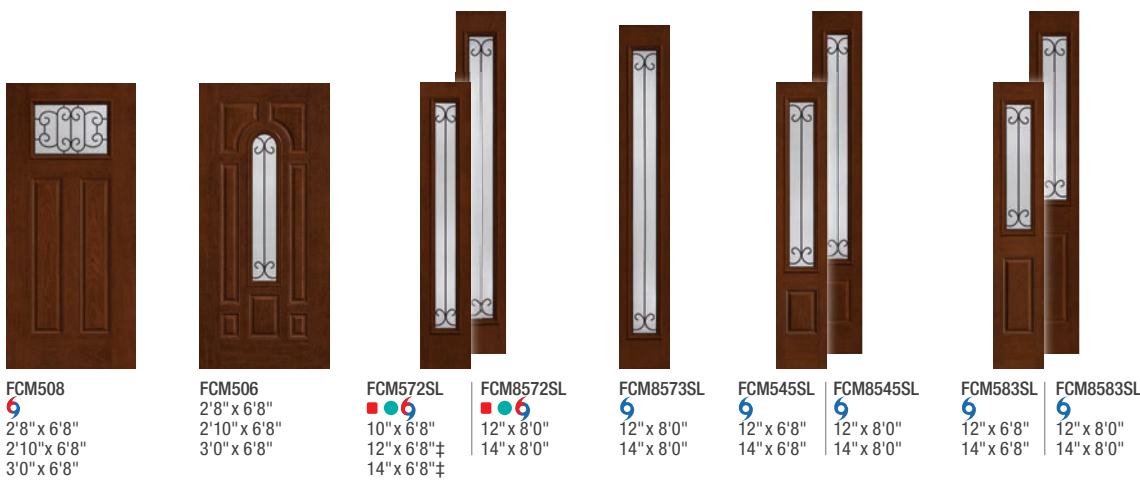

FCM508 6 2'8" x 6'8" 2'10" x 6'8" 3'0" x 6'8"	FCM506 2'8" x 6'8" 2'10" x 6'8" 3'0" x 6'8"	FCM572SL 6 10" x 6'8" 12" x 6'8" ‡ 14" x 6'8" ‡	FCM8572SL 6 12" x 8'0" 14" x 8'0"	FCM8573SL 6 12" x 8'0" 14" x 8'0"	FCM545SL 6 12" x 6'8" 14" x 6'8"	FCM8545SL 6 12" x 8'0" 14" x 8'0"	FCM583SL 6 12" x 6'8" 14" x 6'8"	FCM8583SL 6 12" x 8'0" 14" x 8'0"