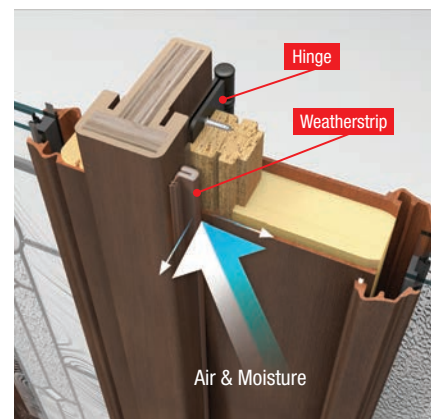

1. **4 Hinges** position the **door** to properly compress the **weatherstrip** to help form a tight, even seal against air and moisture infiltration when the door closes.