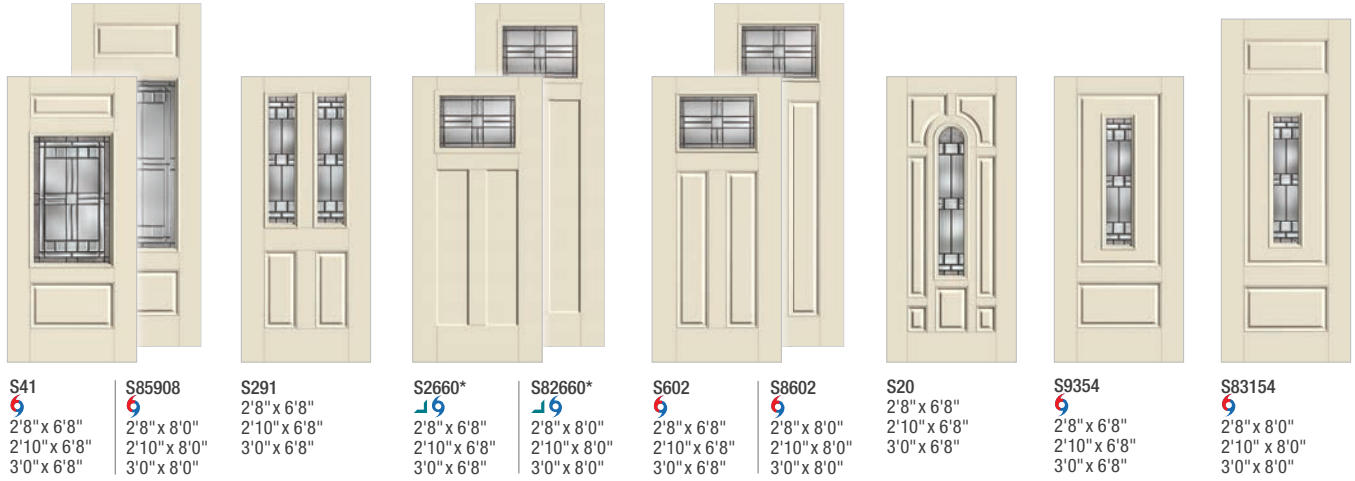

Texas Star ::

Fiber-Classic® Mahogany