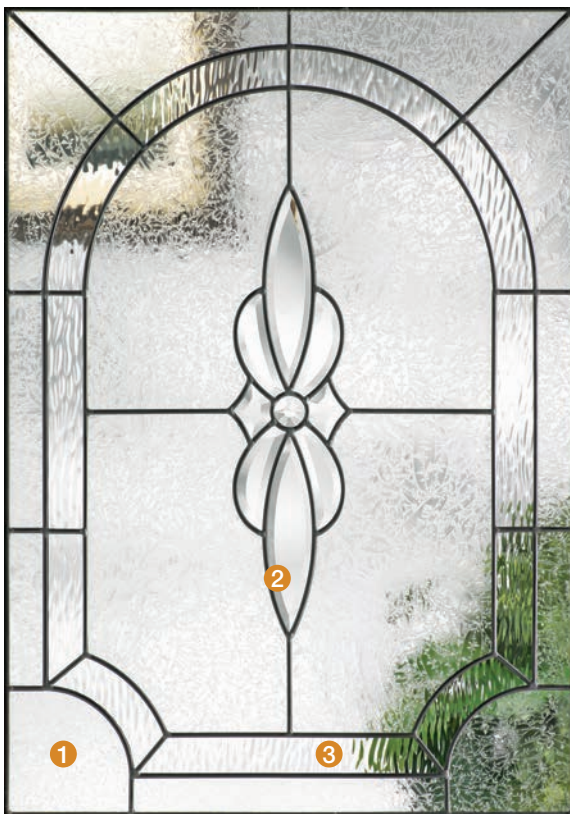

Cambridge™

Ornate and enchanting, Cambridge exhibits a traditional 19th century-inspired elegance with modest privacy using **1** glue chip glass, **2** clear curved bevels, **3** double waterglass and coming.

Available in:
Rustic Collection™
Oak Collection™
Canvas Collection.

Black Nickel