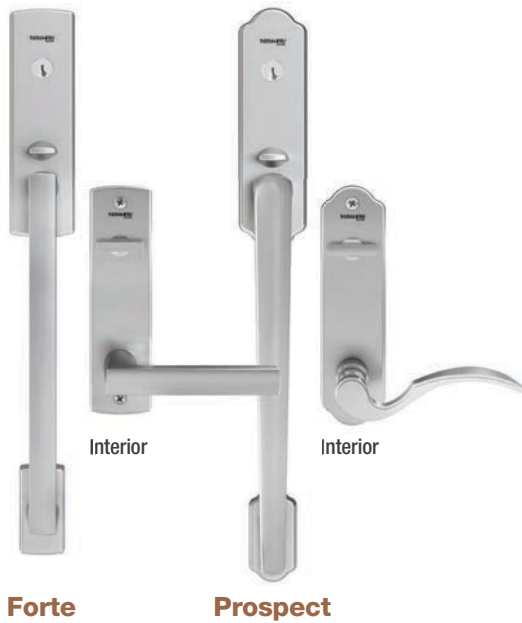

Designed to complement Therma-Tru door styles from traditional to contemporary.

Forte

Prospect

Finish Options

Brushed Nickel Black Nickel Oil-Rubbed Bronze

Heirloom

Venture

Millennium