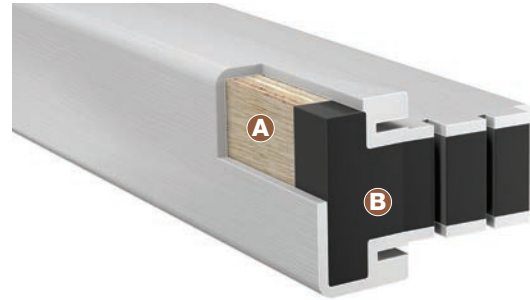

NEW Composite Door Frame* featuring Tru-Guard™ Composite Technology

Reinforced Mullions

Provide additional structural support and stability. All mullions are reinforced with a **A** co-extruded LVL core to provide additional structural support and stability and feature a **B** composite capped bottom to eliminate the risk of water absorption and maintain a rot-free composite exterior.

Available Textures

Buff Grained

- Features a universal wood grain to complement a wide range of grain species.
- Stain or paint to complement the entry – no sanding or priming required.

White Smooth

- Features a matte finish similar to painted wood and includes a protective layer with UV inhibitors to help resist yellowing and fading.
- Ready to install as-is – no painting required. Or finish with stain or paint to complement the entry – no sanding or priming required.