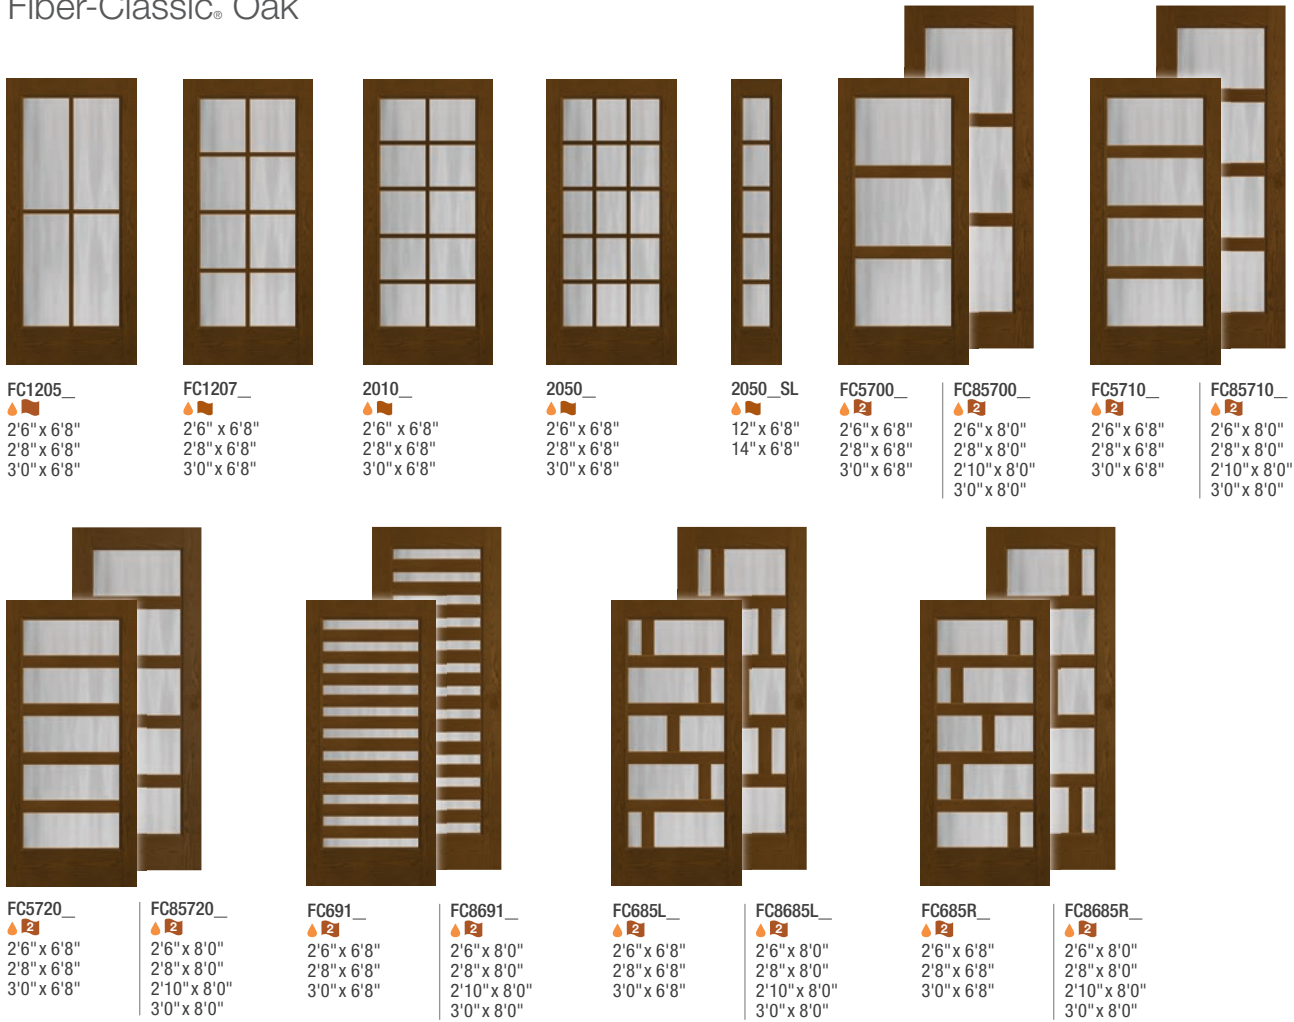

Fiber-Classic® Oak

FC1205_
2'6" x 6'8"
2'8" x 6'8"
3'0" x 6'8"

FC1207_
2'6" x 6'8"
2'8" x 6'8"
3'0" x 6'8"

2010_
2'6" x 6'8"
2'8" x 6'8"
3'0" x 6'8"

2050_
2'6" x 6'8"
2'8" x 6'8"
3'0" x 6'8"

2050_SL
12" x 6'8"
14" x 6'8"

FC5700_
2'6" x 6'8"
2'8" x 6'8"
3'0" x 6'8"

FC85700_
2'6" x 8'0"
2'8" x 8'0"
2'10" x 8'0"
3'0" x 8'0"

FC5710_
2'6" x 6'8"
2'8" x 6'8"
3'0" x 6'8"

FC85710_
2'6" x 8'0"
2'8" x 8'0"
2'10" x 8'0"
3'0" x 8'0"

FC5720_
2'6" x 6'8"
2'8" x 6'8"
3'0" x 6'8"

FC85720_
2'6" x 8'0"
2'8" x 8'0"
2'10" x 8'0"
3'0" x 8'0"

FC691_
2'6" x 6'8"
2'8" x 6'8"
3'0" x 6'8"

FC8691_
2'6" x 8'0"
2'8" x 8'0"
2'10" x 8'0"
3'0" x 8'0"

FC685L_
2'6" x 6'8"
2'8" x 6'8"
3'0" x 6'8"

FC8685L_
2'6" x 8'0"
2'8" x 8'0"
2'10" x 8'0"
3'0" x 8'0"

FC685R_
2'6" x 6'8"
2'8" x 6'8"
3'0" x 6'8"

FC8685R_
2'6" x 8'0"
2'8" x 8'0"
2'10" x 8'0"
3'0" x 8'0"

Privacy & Textured Glass Options

Add the code to the blank in the style number for the desired door and glass combination. For details on glass options, see page 117.

XG = Geometric
Available for select styles.
XE = Satin Etch

XC = Chord
XJ = Chinchilla

XR = Rainglass
XN = Granite

*Not available with Geometric (XG) glass.

**Not recommended for use behind storm doors or to be painted dark colors, if exposed to direct sunlight.

Note: See page 275 for important product details that may help with your purchase decision.