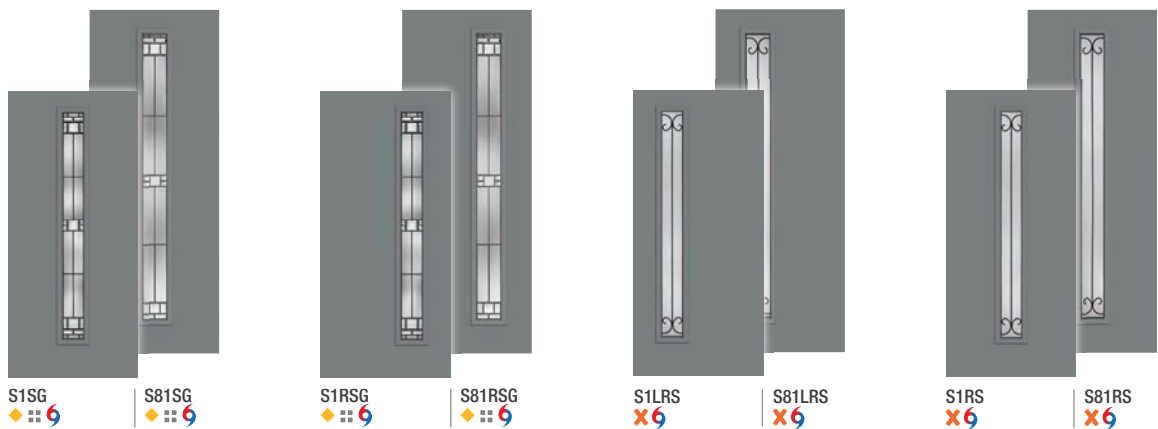

S1SG
◆ ■ 6

S81SG
◆ ■ 6

S1RSG
◆ ■ 6

S81RSG
◆ ■ 6

S1LRS
X 6

S81LRS
X 6

S1RS
X 6

S81RS
X 6

Línea *Continues on next page.*

Privacy & Textured Glass Options

Add the code to the blank in the style number for the desired door and glass combination. For details on glass options, see page 230.

XG = Geometric
XE = Satin Etch

XC = Chord
XJ = Chinchilla

XR = Rainglass
XN = Granite

Key

- Low-E Glass (LE)
- Black Nickel Caming (1D)
- Brushed Nickel Caming (1C)
- Brass Caming (1A)
- X Wrought Iron (1W)
- 6 WBDR / HVHZ Options