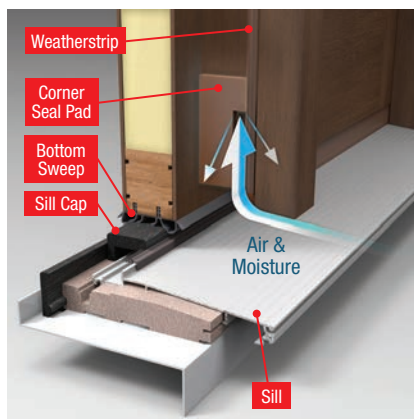

1. **3 Corner seal pads** (inswing only) complete the seal between the **sill cap**, **bottom sweep** and **weatherstrip** to help block potential pathways where wind-driven moisture can infiltrate the bottom corner of the door system.