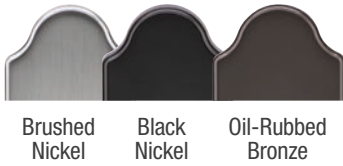

Designed to complement Therma-Tru door styles from traditional to contemporary.

Forte

Prospect

Finish Options

Brushed Nickel Black Nickel Oil-Rubbed Bronze

Heirloom

Venture

Millennium