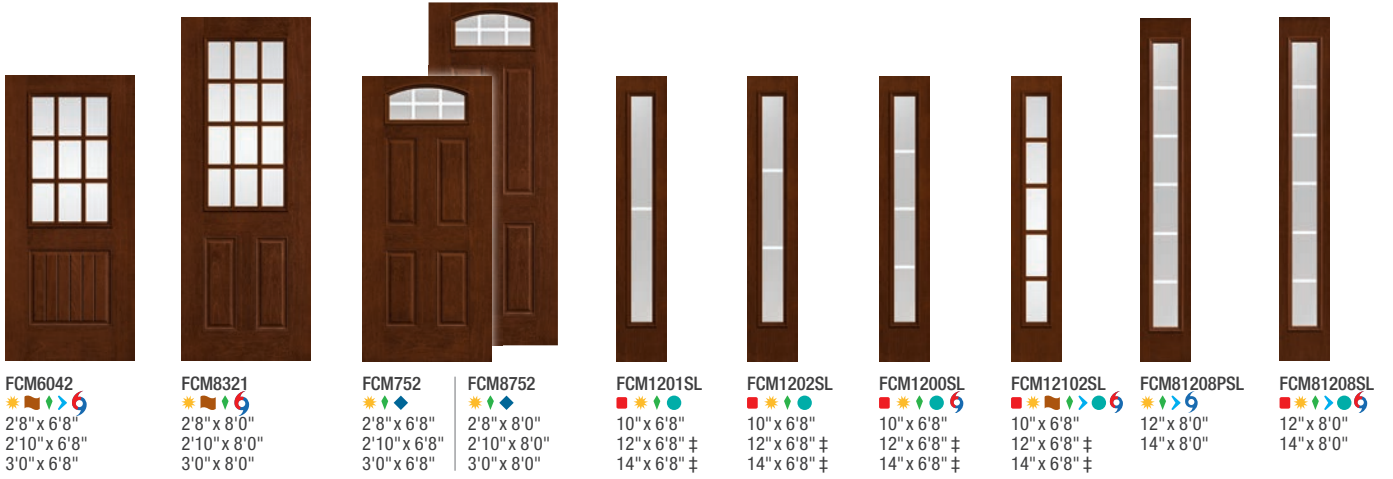

*Not recommended for use behind storm doors or to be painted dark colors, if exposed to direct sunlight.
Note: See page 275 for important product details that may help with your purchase decision.