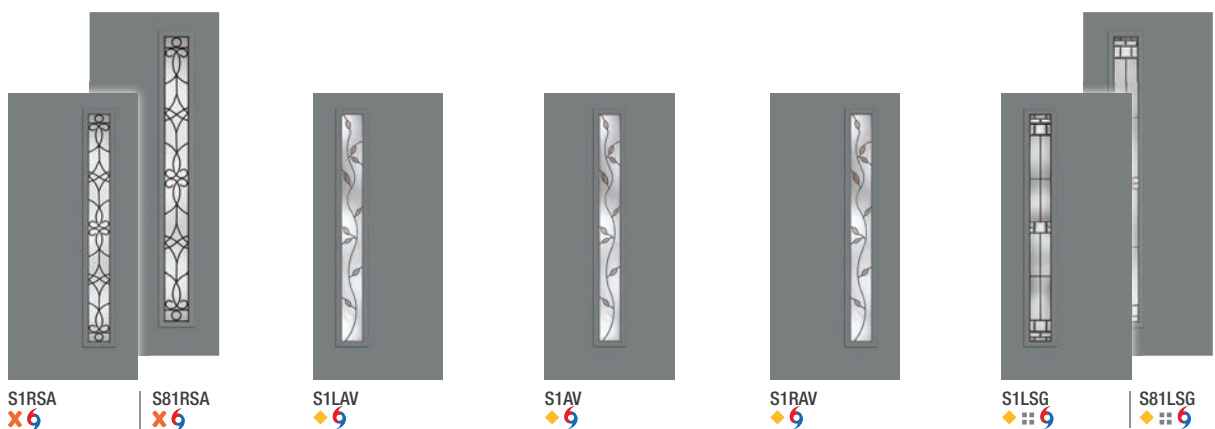

S1RSA
X 6

S81RSA
X 6

S1LAV
◆ 6

S1AV
◆ 6

S1RAV
◆ 6

S1LSG
◆ ■ 6

S81LSG
◆ ■ 6