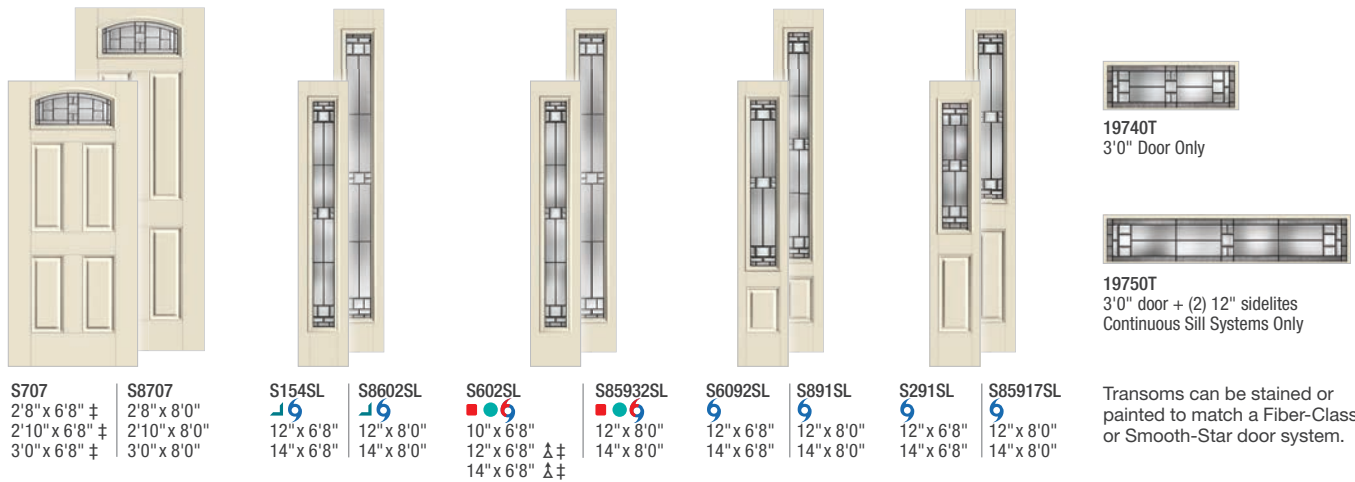

Texas Star ::

Fiber-Classic® Mahogany