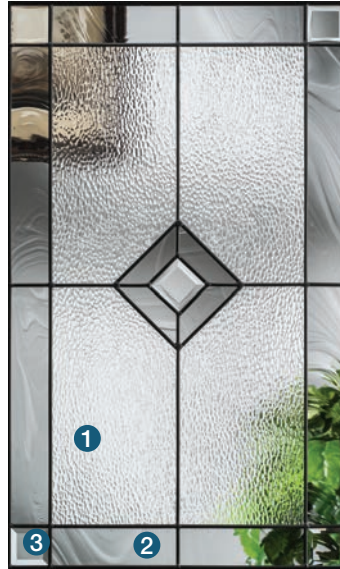

Pembridge™ Page 154

Simplistic in its design, Pembridge features a field of **1** hammered glass framed by **2** gray baroque glass and **3** multifaceted bevels. A central diamond shape adds a decorative touch.

Note: The use of gray baroque glass varies based on glass size.

Black Nickel