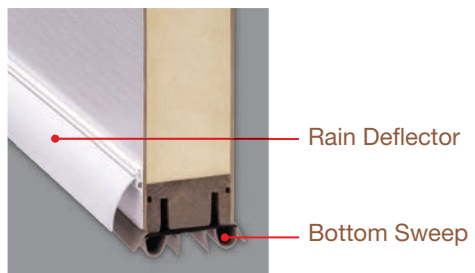

Bottom of door; exterior view.