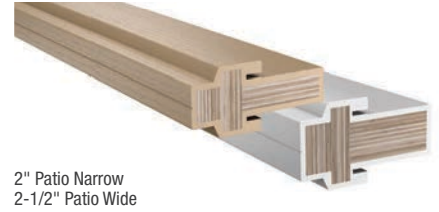

2" Patio Narrow
2-1/2" Patio Wide

Pre-inserted weatherstrip option available for select white smooth jambs and mullions pre-machined for hinges and locks.