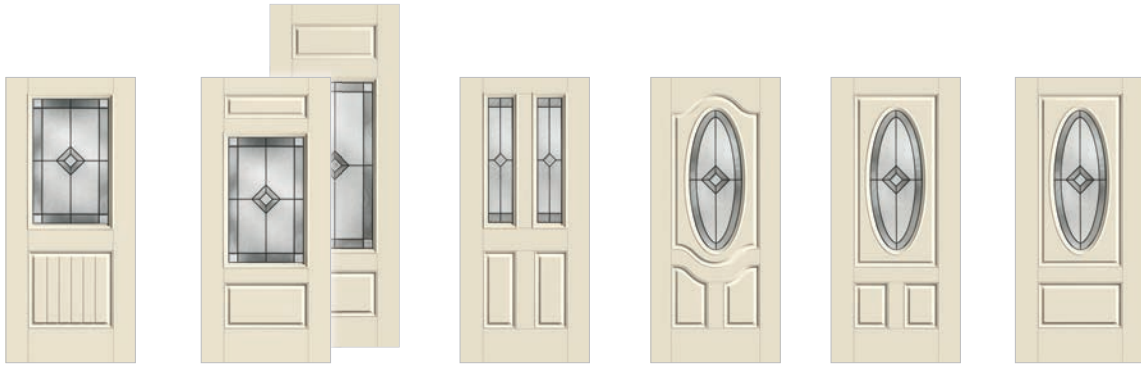

- ⚠ 6'6" Height Available
- ‡ 7'0" Height Available

Optional Dentil Shelf*

4-Block Dentil Shelf
 Available for all Craftsman-style
 Fiber-Classic Mahogany Collection doors.

Smooth-Star.

S6550 9 2'6" x 6'8" 2'8" x 6'8"‡ 2'10" x 6'8"‡ 3'0" x 6'8"‡	S86550 9 2'8" x 8'0" 2'10" x 8'0" 3'0" x 8'0"	S6500 9 2'6" x 6'8" Δ ‡ 2'8" x 6'8" Δ ‡ 2'10" x 6'8" Δ ‡ 3'0" x 6'8" Δ ‡	S86500 9 2'6" x 8'0" 2'8" x 8'0" 2'10" x 8'0" 3'0" x 8'0"	S6582 9 2'8" x 6'8" 2'10" x 6'8" 3'0" x 6'8"	S6580 9 2'8" x 6'8" 2'10" x 6'8" 3'0" x 6'8"	S86580 9 2'8" x 8'0" 2'10" x 8'0" 3'0" x 8'0"	S6560 9 2'6" x 6'8" 2'8" x 6'8"‡ 2'10" x 6'8"‡ 3'0" x 6'8"‡	S86560 9 2'8" x 8'0" 2'10" x 8'0" 3'0" x 8'0"	S6565 9 2'6" x 6'8" 2'8" x 6'8"‡ 2'10" x 6'8"‡ 3'0" x 6'8"‡
---	--	--	---	---	---	--	---	--	---