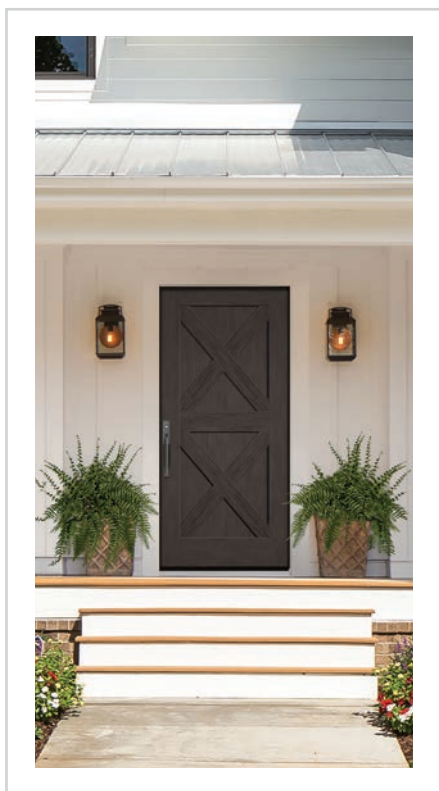

Table of Contents

Uncompromising
quality, inside and out.

Introduction	2–21
2020 Trends	4–5
NEW Products	6–7
Curb Appeal	8
Door Selections	9–11
Door System Components	12–13
Decorative & Specialty Glass	14–19
Impact Products	20–21
Classic-Craft	22–105
Decorative & Specialty Glass	26–34
Accessories	35
American Style Collection™	36–49
Mahogany Collection™	50–61
Rustic Collection™	62–77
Oak Collection™	78–89
Canvas Collection®	90–105
Fiber-Classic® & Smooth-Star	106–197
Decorative & Specialty Glass	112–119
Accessories	120
Steel	198–221
Profiles™	198, 200–216
Traditions	199–202, 217–221
Decorative & Specialty Glass	201–202
Fire Doors	222–227
Pulse®	228–241
Hinged Patio	242–249
Finish Options	250–254
PrismaGuard® Stain & Paint	251–253
Same-Day® Stain Kit	254
Door System Components	255–265
Door Surrounds	266–269
Special Quote Program	270
3'6" Width Options Chart	271
7'0" & 6'6" Height Options Charts	272–273
Product Details	274–275
Index	276–290
Trade Resources	291