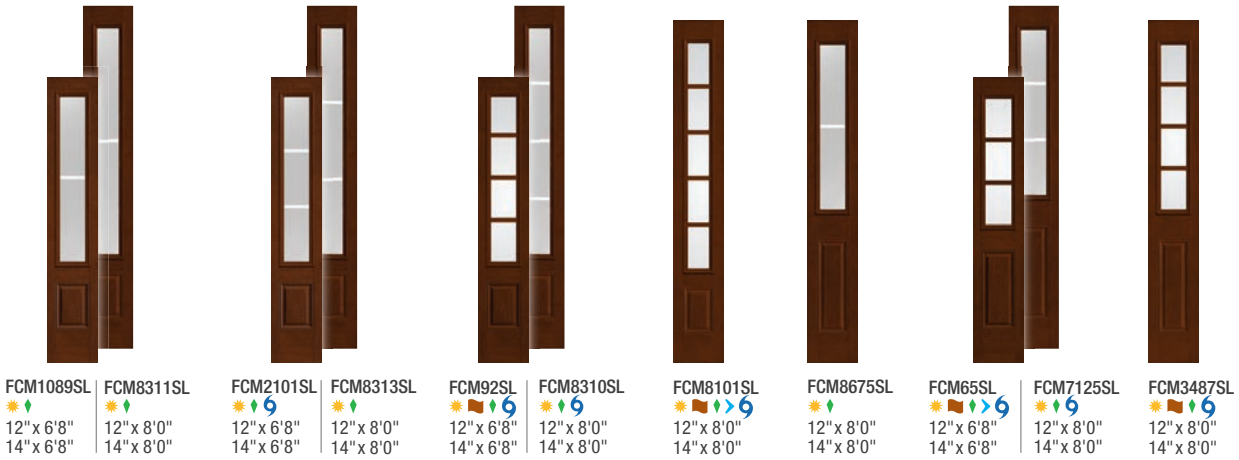

*Not recommended for use behind storm doors or to be painted dark colors, if exposed to direct sunlight.
Note: See page 275 for important product details that may help with your purchase decision.