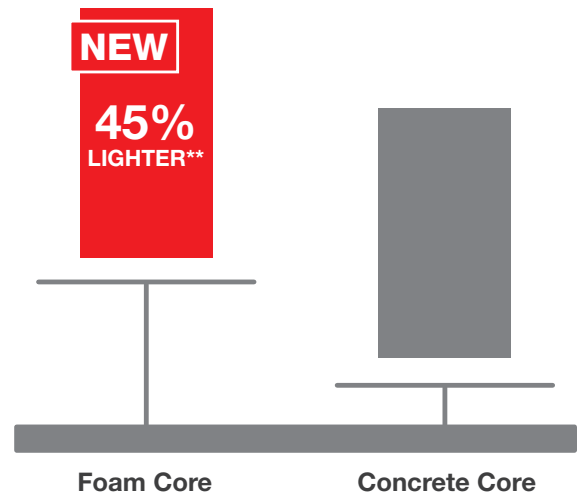

*To confirm fire door requirements in your jurisdiction, always check with your local building code authority.

**Comparison of 20-minute foam core Fire-rated door to a 20-minute concrete core Fire-rated door with similar style.

Note: To see the full results of third-party Intertek, Warnock-Hersey testing, visit www.thermatru.com/performance.

Top: Fiber-Classic Mahogany Collection Door – FMF205, Finish – Driftwood