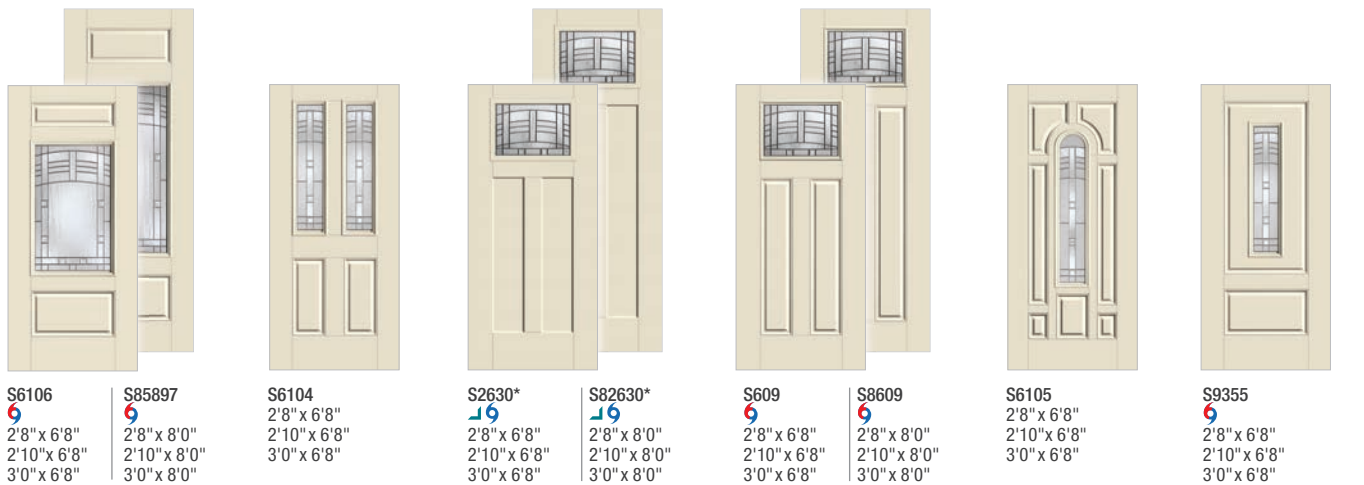

S6106

2'8" x 6'8"
2'10" x 6'8"
3'0" x 6'8"

S85897

2'8" x 8'0"
2'10" x 8'0"
3'0" x 8'0"

S6104
2'8" x 6'8"
2'10" x 6'8"
3'0" x 6'8"

S2630*

2'8" x 6'8"
2'10" x 6'8"
3'0" x 6'8"

S82630*

2'8" x 8'0"
2'10" x 8'0"
3'0" x 8'0"

S609

2'8" x 6'8"
2'10" x 6'8"
3'0" x 6'8"

S8609

2'8" x 8'0"
2'10" x 8'0"
3'0" x 8'0"

S6105
2'8" x 6'8"
2'10" x 6'8"
3'0" x 6'8"

S9355

2'8" x 6'8"
2'10" x 6'8"
3'0" x 6'8"

*Available with flat lite frame or Impact-rated lite frame only.

**Not recommended for use behind storm doors or to be painted dark colors, if exposed to direct sunlight.

Note: See page 275 for important product details that may help with your purchase decision.