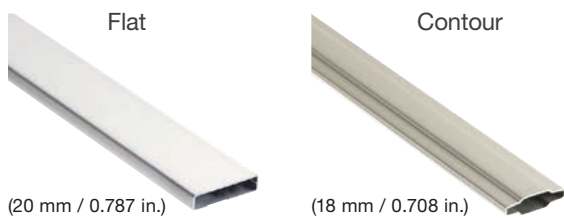

GBG Bar Options