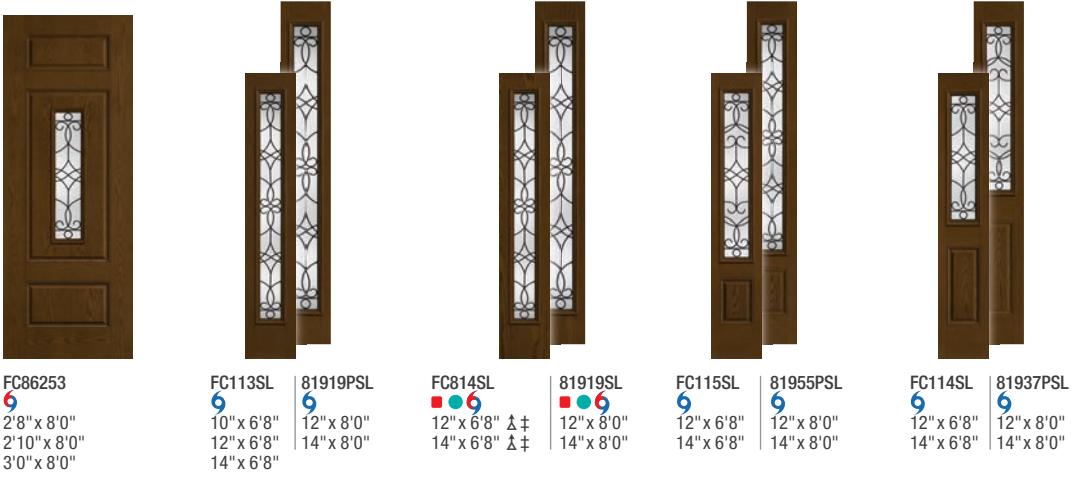

FC86253
6
2'8" x 8'0"
2'10" x 8'0"
3'0" x 8'0"

FC113SL
6
10" x 6'8"
12" x 6'8"
14" x 6'8"

81919PSL
6
12" x 8'0"
14" x 8'0"

FC814SL
6
12" x 6'8" Δ ‡
14" x 6'8" Δ ‡

81919SL
6
12" x 8'0"
14" x 8'0"

FC115SL
6
12" x 6'8"
14" x 6'8"

81955PSL
6
12" x 8'0"
14" x 8'0"

FC114SL
6
12" x 6'8"
14" x 6'8"

81937PSL
6
12" x 8'0"
14" x 8'0"