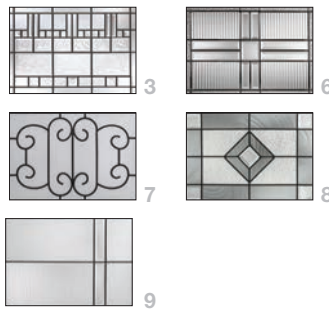

Available for Ari.

Available for Echo.

- 1 Blackstone®
- 2 Crystalline™
- 3 Sedona
- 4 Salinas®
- 5 Avonlea®
- 6 Saratoga™
- 7 Riserva®
- 8 Pembridge™
- 9 Axis®