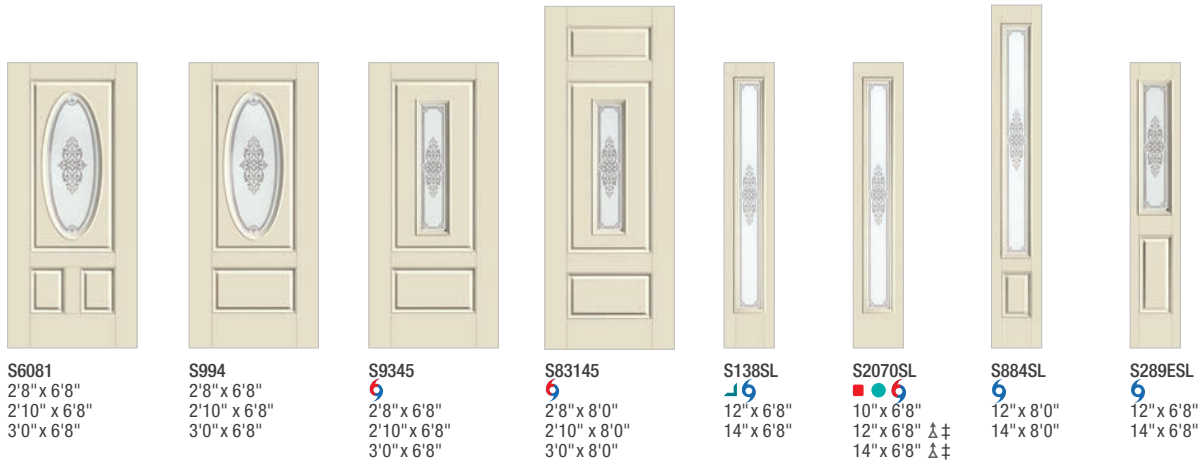

 6'6" Height Available

 7'0" Height Available

Frosted Images Glass Continues on next page.

Optional Dentil Shelf*

4-Block Dentil Shelf
 Available for all Craftsman-style
 Smooth-Star doors.

S6081
2'8" x 6'8"
2'10" x 6'8"
3'0" x 6'8"