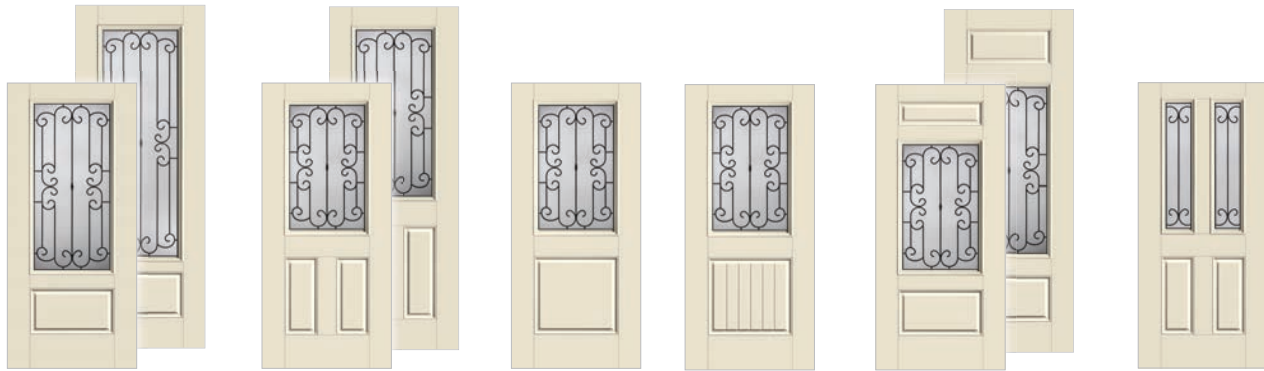

Optional Dentil Shelf*

Smooth-Star®

FC545SL 6	FC8545SL 6	FC583SL 6	FC8583SL 6
12" x 6'8"	12" x 8'0"	12" x 6'8"	12" x 8'0"
14" x 6'8"	14" x 8'0"	14" x 6'8"	14" x 8'0"

S574 6	S8574 6	S571 6	S8571 6	S543 6
2'6" x 6'8"	2'6" x 8'0"	2'6" x 6'8" Δ	2'6" x 8'0" Δ	2'8" x 6'8"
2'8" x 6'8" ‡	2'8" x 8'0"	2'8" x 6'8" Δ ‡	2'8" x 8'0" Δ ‡	2'10" x 6'8"
2'10" x 6'8" ‡	2'10" x 8'0"	2'10" x 6'8" Δ ‡	2'10" x 8'0" Δ ‡	3'0" x 6'8"
3'0" x 6'8" ‡	3'0" x 8'0"	3'0" x 6'8" Δ ‡	3'0" x 8'0" Δ ‡	
		3'6" x 6'8"	3'6" x 8'0"	