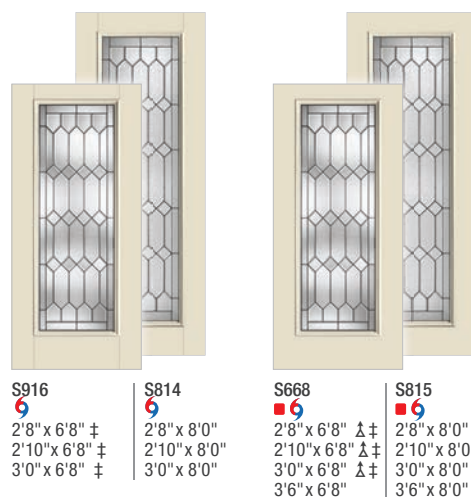

S916
6
2'8" x 6'8" ‡
2'10" x 6'8" ‡
3'0" x 6'8" ‡

S814
6
2'8" x 8'0"
2'10" x 8'0"
3'0" x 8'0"

S668
6
2'8" x 6'8" Δ ‡
2'10" x 6'8" Δ ‡
3'0" x 6'8" Δ ‡
3'6" x 6'8"

S815
6
2'8" x 8'0"
2'10" x 8'0"
3'0" x 8'0"
3'6" x 8'0"