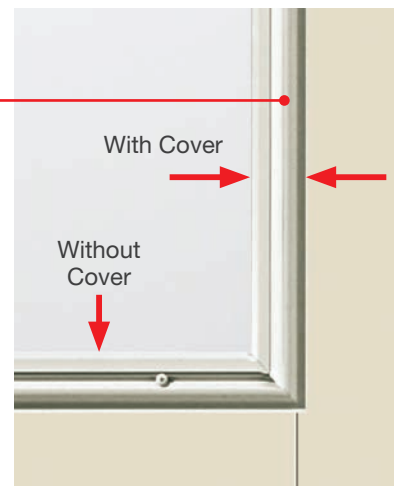

Impact Doors

Feature a built-in 24-gauge steel plate lining.

Impact Glass

Features special laminated glass construction.

Impact-Rated Internal Blinds

Features laminated glass construction and a durable, paintable aluminum lite frame with a flat profile aesthetic cover for a simple look.

Impact Lip-Lite Frame

Features durable, paintable aluminum construction.

An attractive scrolled profile gives a thin, sleek appearance and a screw channel cover helps hide unsightly screws.

Other Considerations