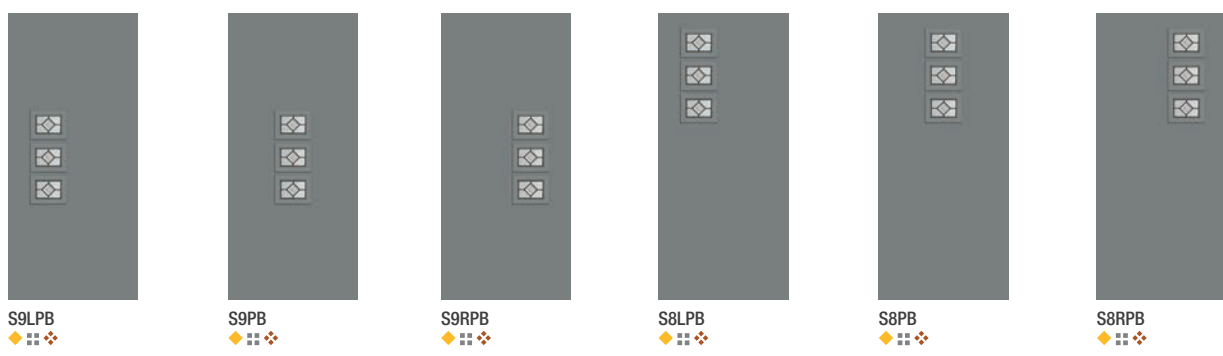

Echo *Continues on next page.*

Privacy & Textured Glass Options
Add the code to the blank in the style number for the desired door and glass combination. For details on glass options, see page 230.

XG = Geometric
XE = Satin Etch

XC = Chord
XJ = Chinchilla

XR = Rainglass
XN = Granite

1. **Key**
2. ☀ Low-E Glass (LE)
   - Black Nickel Caming (1D)
   - Brushed Nickel Caming (1C)
   - Brass Caming (1A)
   - ✕ Wrought Iron (1W)
   - Ⓜ WBDR / HVHZ Options