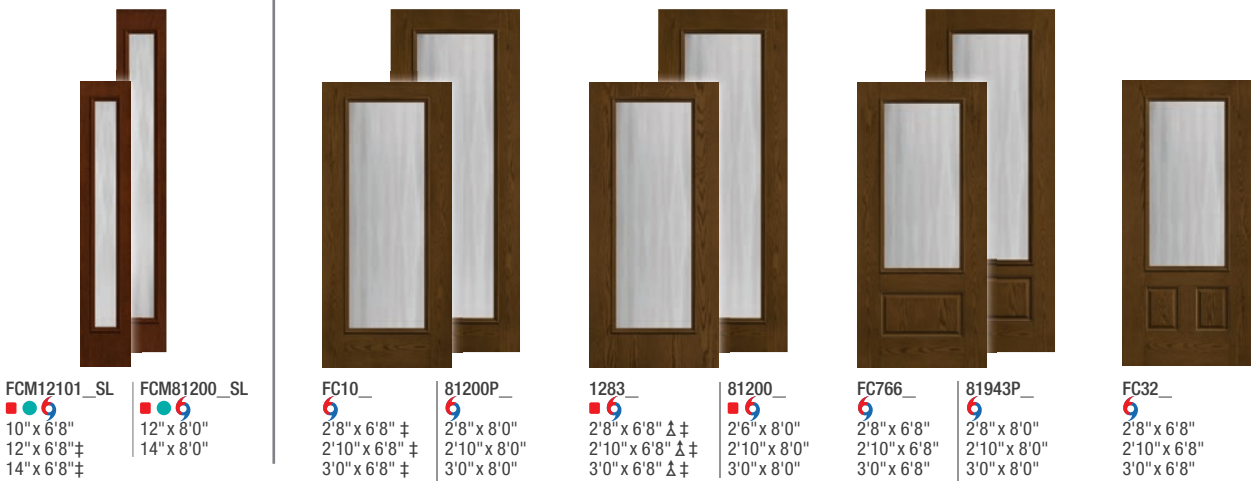

Optional Dentil Shelf**

4-Block Dentil Shelf
 Available for all Craftsman-style
 Smooth-Star doors.

Privacy & Textured Glass *Continued*

Fiber-Classic.® & Smooth-Star.®

Fiber-Classic.® Oak

Privacy & Textured Glass Options